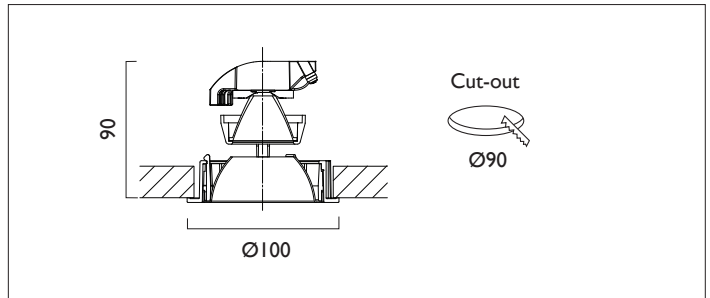

AMBIANCE LI00

AMBIANCE LI00 FIXED Round recessed downlighter with standard white ceiling trim and a choice of deep cone reflector finish and beam distribution. Overall diameter 100mm, cut out 90mm diameter. 3 Step MacAdam LED.

Product Number	C0964/*Engine
Lamp Type	3 Step MacAdam LED, Up to 1257 lumens
Reflector	White
Beam Angle	60°
Construction	Aluminium / Steel
Ceiling Trim	White RAL 9010
IP	IP20
Control	Driver

Please Note: For lumen output/power, colour temperature and protocols and appropriate Light Engine should also be specified.