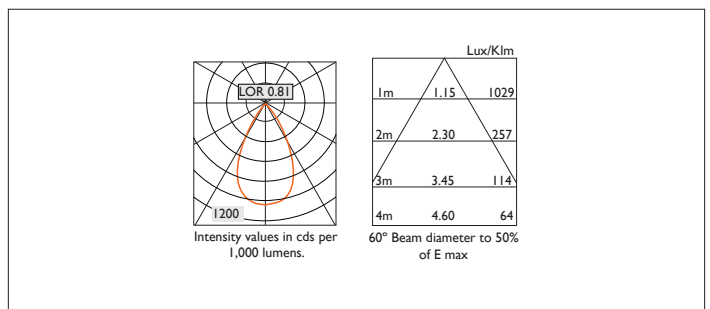

AMBIANCE LI00

AMBIANCE LI00 FIXED Round recessed downlighter with standard white ceiling trim and a choice of deep cone reflector finish and beam distribution. Overall diameter 100mm, cut out 90mm diameter. 3 Step MacAdam LED.

Product Number	C0964/*Engine
Lamp Type	3 Step MacAdam LED, Up to 1257 lumens
Reflector	White
Beam Angle	60°
Construction	Aluminium / Steel
Ceiling Trim	White RAL 9010
IP	IP20
Control	Driver

Please Note: For lumen output/power, colour temperature and protocols and appropriate Light Engine should also be specified.