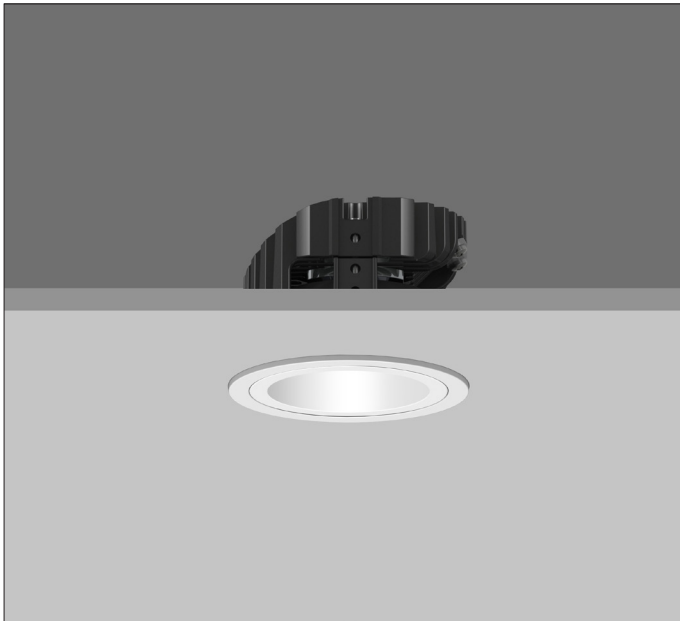

AMBIANCE LI00

AMBIANCE LI00 FIXED Round recessed downlighter with standard white ceiling trim and a choice of deep cone reflector finish and beam distribution. Overall diameter 100mm, cut out 90mm diameter. 3 Step MacAdam LED.

Product Number	C0964/*Engine
Lamp Type	3 Step MacAdam LED, Up to 1257 lumens
Reflector	White
Beam Angle	60°
Construction	Aluminium / Steel
Ceiling Trim	White RAL 9010
IP	IP20
Control	Driver

Please Note: For lumen output/power, colour temperature and protocols and appropriate Light Engine should also be specified.

*Light Engine Specification
3 STEP MacADAM 50,000 hours >Ra80

090	---	904 lm	6.2W	145lm/W	180mA
100	---	1084 lm	7.8W	128lm/W	220mA
120	---	1257 lm	9.3W	129lm/W	260mA

2700K	2	0	No Emergency
3000K	3	E	Maintained Emergency
4000K	5	0	Fixed Non Dimmable
		1	1-10V
		5	DALI
		7	Lead / Trailing
		9	Addressable Inverter & Driver
		E	Maintained Emergency