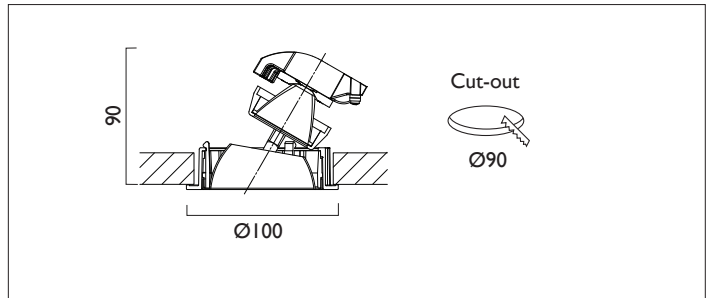

AMBIANCE LI00 DIRECTIONAL

AMBIANCE LI00 DIRECTIONAL Round recessed downlighter with standard white ceiling trim and a choice of deep cone reflector finish and beam distribution.

Overall diameter 100mm, cut out 90mm diameter.
3 Step MacAdam LED.

Product Number	CI 161/*Engine
Lamp Type	3 Step MacAdam LED, Up to 1257 lumens
Reflector	Specular Silver
Beam Angle	60°
Construction	Aluminium / Steel
Ceiling Trim	White RAL 9010
IP	IP20
Control	Driver