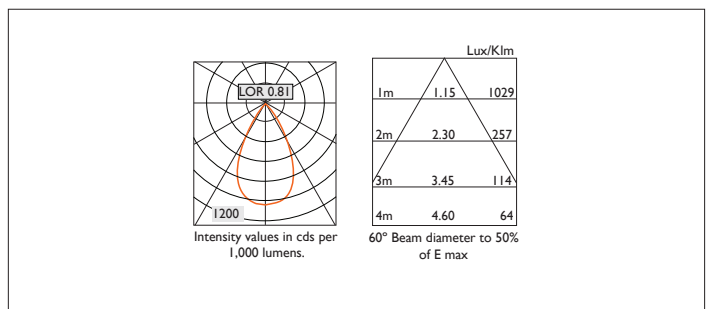

AMBIANCE LI00 DIRECTIONAL

AMBIANCE LI00 DIRECTIONAL Round recessed downlighter with standard white ceiling trim and a choice of deep cone reflector finish and beam distribution.

Overall diameter 100mm, cut out 90mm diameter.
3 Step MacAdam LED.