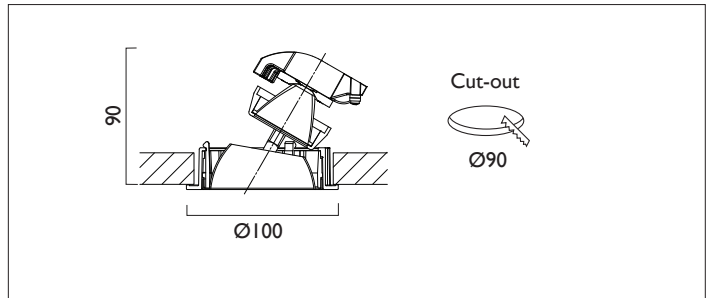

# AMBIANCE LI00 DIRECTIONAL

AMBIANCE LI00 DIRECTIONAL Round recessed downlighter with standard white ceiling trim and a choice of deep cone reflector finish and beam distribution.

Overall diameter 100mm, cut out 90mm diameter.  
3 Step MacAdam LED.

Product Number	CI134/*Engine
Lamp Type	3 Step MacAdam LED, Up to 1257 lumens
Reflector	White
Beam Angle	24°
Construction	Aluminium / Steel
Ceiling Trim	White RAL 9010
IP	IP20
Control	Driver

Please Note: For lumen output/power, colour temperature and protocols and appropriate Light Engine should also be specified.