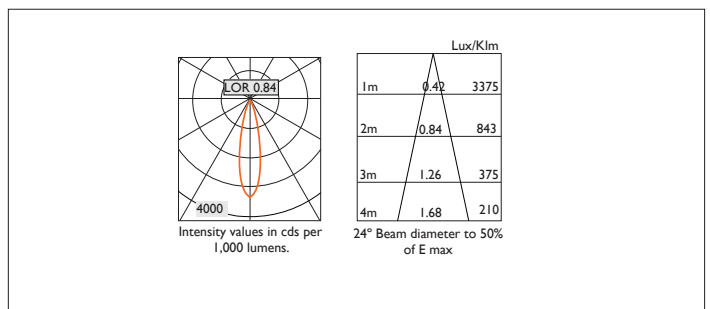

# AMBIANCE LI00 DIRECTIONAL

AMBIANCE LI00 DIRECTIONAL Round recessed downlighter with standard white ceiling trim and a choice of deep cone reflector finish and beam distribution.

Overall diameter 100mm, cut out 90mm diameter.  
3 Step MacAdam LED.

Product Number	CI134/*Engine
Lamp Type	3 Step MacAdam LED, Up to 1257 lumens
Reflector	White
Beam Angle	24°
Construction	Aluminium / Steel
Ceiling Trim	White RAL 9010
IP	IP20
Control	Driver

Please Note: For lumen output/power, colour temperature and protocols and appropriate Light Engine should also be specified.