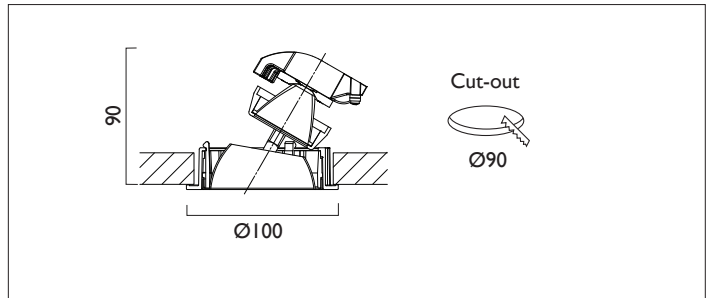

# AMBIANCE LI00 DIRECTIONAL

AMBIANCE LI00 DIRECTIONAL Round recessed downlighter with standard white ceiling trim and a choice of deep cone reflector finish and beam distribution.

Overall diameter 100mm, cut out 90mm diameter.  
3 Step MacAdam LED.

Product Number	CI135/*Engine
Lamp Type	3 Step MacAdam LED, Up to 1257 lumens
Reflector	Gold
Beam Angle	24°
Construction	Aluminium / Steel
Ceiling Trim	White RAL 9010
IP	IP20
Control	Driver

Please Note: For lumen output/power, colour temperature and protocols and appropriate Light Engine should also be specified.