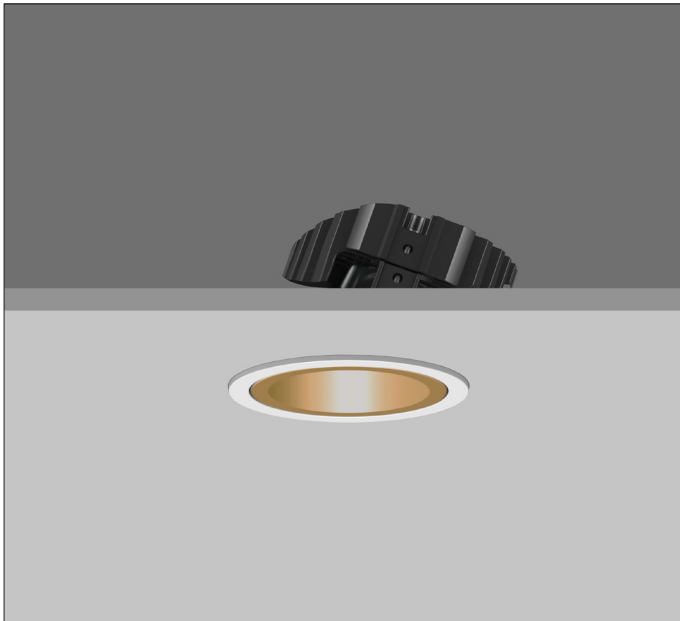

# AMBIANCE LI00 DIRECTIONAL

AMBIANCE LI00 DIRECTIONAL Round recessed downlighter with standard white ceiling trim and a choice of deep cone reflector finish and beam distribution.

Overall diameter 100mm, cut out 90mm diameter.  
3 Step MacAdam LED.

Product Number	CI135/*Engine
Lamp Type	3 Step MacAdam LED, Up to 1257 lumens
Reflector	Gold
Beam Angle	24°
Construction	Aluminium / Steel
Ceiling Trim	White RAL 9010
IP	IP20
Control	Driver

Please Note: For lumen output/power, colour temperature and protocols and appropriate Light Engine should also be specified.

\*Light Engine Specification  
3 STEP MacADAM 50,000 hours >Ra80

090	---	904 lm	6.2W	145lm/W	180mA
100	---	1084 lm	7.8W	128lm/W	220mA
120	---	1257 lm	9.3W	129lm/W	260mA

2700K	2	0	No Emergency
3000K	3	E	Maintained Emergency
4000K	5	0	Fixed Non Dimmable
		1	1-10V
		5	DALI
		7	Lead / Trailing
		9	Addressable Inverter & Driver
		E	Maintained Emergency