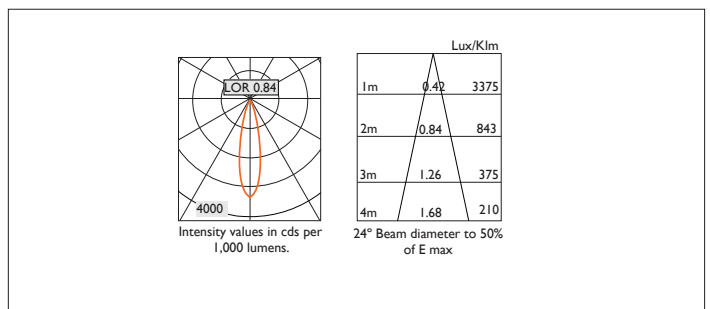

# AMBIANCE LI00 DIRECTIONAL

AMBIANCE LI00 DIRECTIONAL Round recessed downlighter with standard white ceiling trim and a choice of deep cone reflector finish and beam distribution.

Overall diameter 100mm, cut out 90mm diameter.  
3 Step MacAdam LED.