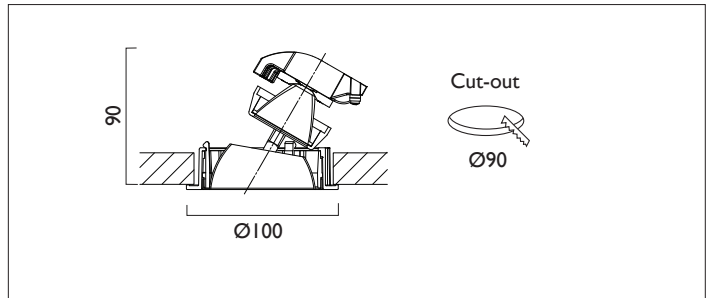

# AMBIANCE LI00 DIRECTIONAL

AMBIANCE LI00 DIRECTIONAL Round recessed downlighter with standard white ceiling trim and a choice of deep cone reflector finish and beam distribution.

Overall diameter 100mm, cut out 90mm diameter.  
3 Step MacAdam LED.

Product Number	CI 145/*Engine
Lamp Type	3 Step MacAdam LED, Up to 1257 lumens
Reflector	Gold
Beam Angle	38°
Construction	Aluminium / Steel
Ceiling Trim	White RAL 9010
IP	IP20
Control	Driver

Please Note: For lumen output/power, colour temperature and protocols and appropriate Light Engine should also be specified.