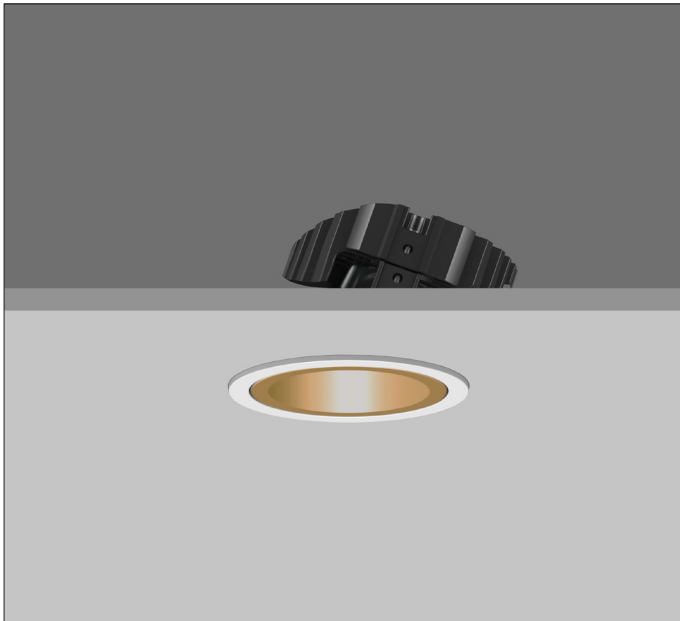

# AMBIANCE LI00 DIRECTIONAL

AMBIANCE LI00 DIRECTIONAL Round recessed downlighter with standard white ceiling trim and a choice of deep cone reflector finish and beam distribution.

Overall diameter 100mm, cut out 90mm diameter.  
3 Step MacAdam LED.

Product Number	CI 145/*Engine
Lamp Type	3 Step MacAdam LED, Up to 1257 lumens
Reflector	Gold
Beam Angle	38°
Construction	Aluminium / Steel
Ceiling Trim	White RAL 9010
IP	IP20
Control	Driver

Please Note: For lumen output/power, colour temperature and protocols and appropriate Light Engine should also be specified.

\*Light Engine Specification  
3 STEP MacADAM 50,000 hours >Ra80

090	---	904 lm	6.2W	145lm/W	180mA
100	---	1084 lm	7.8W	128lm/W	220mA
120	---	1257 lm	9.3W	129lm/W	260mA

2700K	2	0	No Emergency
3000K	3	E	Maintained Emergency
4000K	5	0	Fixed Non Dimmable
		1	1-10V
		5	DALI
		7	Lead / Trailing
		9	Addressable Inverter & Driver
		E	Maintained Emergency