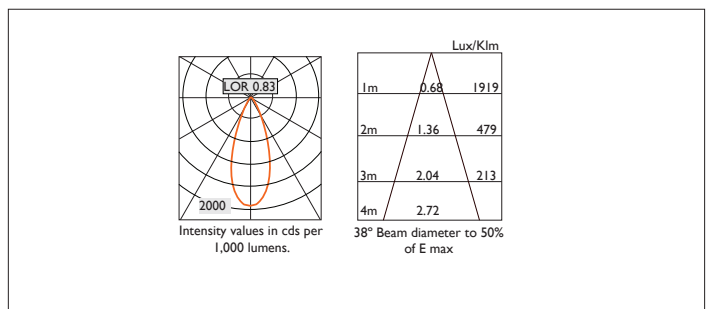

# AMBIANCE LI00 DIRECTIONAL

AMBIANCE LI00 DIRECTIONAL Round recessed downlighter with standard white ceiling trim and a choice of deep cone reflector finish and beam distribution.

Overall diameter 100mm, cut out 90mm diameter.  
3 Step MacAdam LED.

Product Number	CI 145/*Engine
Lamp Type	3 Step MacAdam LED, Up to 1257 lumens
Reflector	Gold
Beam Angle	38°
Construction	Aluminium / Steel
Ceiling Trim	White RAL 9010
IP	IP20
Control	Driver

Please Note: For lumen output/power, colour temperature and protocols and appropriate Light Engine should also be specified.