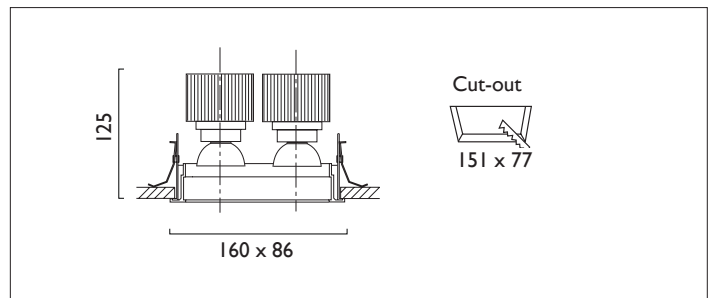

QUAD X86 DOUBLE

QUAD 86 DIRECTIONAL SQUARE OBLONG Recessed downlighter with a choice of ceiling trim, black interior finish and beam distribution. 0-30° tilt, 340° rotation. Overall dimension 86mm x 86mm, cut out 77 x 77mm. Xicato LED.

Product Number	C2140/*Engine
Lamp Type	Xicato LED, Up to 2 x 2000 lumens
Beam Angle	40°
Construction	Aluminium / Steel
Ceiling Trim	White RAL 9010
IP	IP20
Control	Driver

Please Note: For lumen output/power, colour temperature and protocols and appropriate Light Engine should also be specified.