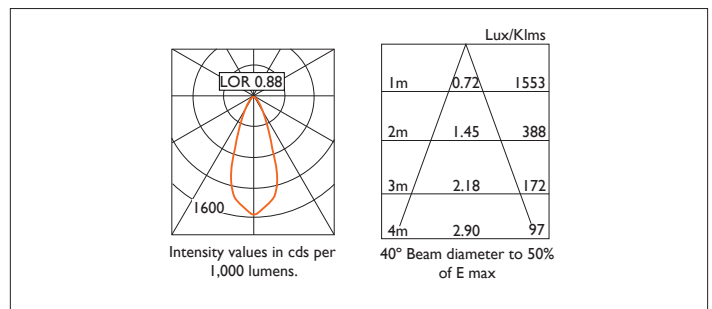

QUAD X86 DOUBLE

QUAD 86 DIRECTIONAL SQUARE OBLONG Recessed downlighter with a choice of ceiling trim, black interior finish and beam distribution. 0-30° tilt, 340° rotation. Overall dimension 86mm x 86mm, cut out 77 x 77mm. Xicato LED.

Product Number	C2140/*Engine
Lamp Type	Xicato LED, Up to 2 x 2000 lumens
Beam Angle	40°
Construction	Aluminium / Steel
Ceiling Trim	White RAL 9010
IP	IP20
Control	Driver

Please Note: For lumen output/power, colour temperature and protocols and appropriate Light Engine should also be specified.

*Light Engine Specification

Xicato XTM L80 50,000 hours >Ra80

07A	720 lm	4.5W	160 lm/w	350mA
09A	965 lm	6.6W	146 lm/w	500mA
13A	1300 lm	9.5W	137 lm/w	700mA
14A	1490 lm	10.6W	141 lm/w	500mA
20A	2000 lm	15.2W	131 lm/w	700mA