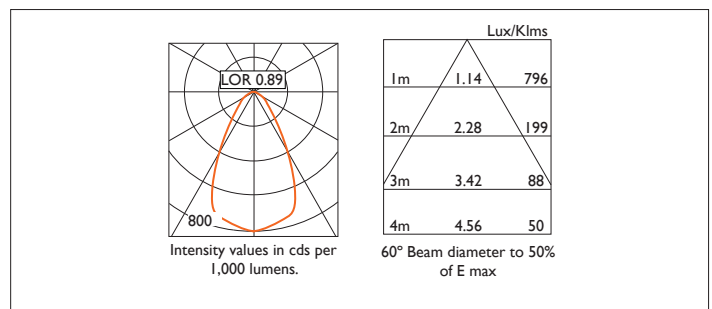

QUAD X86

QUAD 86 DIRECTIONAL SQUARE Recessed downlighter with a choice of ceiling trim, black interior finish and beam distribution. 0-30° tilt, 340° rotation. Overall dimension 86mm x 86mm, cut out 77 x 77mm. Xicato LED.

Product Number	D9560/*Engine
Lamp Type	Xicato LED, Up to 2000 lumens
Beam Angle	60°
Construction	Aluminium / Steel
Ceiling Trim	Black
IP	IP20
Control	Driver

Please Note: For lumen output/power, colour temperature and protocols and appropriate Light Engine should also be specified.

*Light Engine Specification

Xicato XTM L80 50,000 hours >Ra80

07A	720 lm	4.5W	160 lm/w	350mA
09A	965 lm	6.6W	146 lm/w	500mA
13A	1300 lm	9.5W	137 lm/w	700mA
14A	1490 lm	10.6W	141 lm/w	500mA
20A	2000 lm	15.2W	131 lm/w	700mA