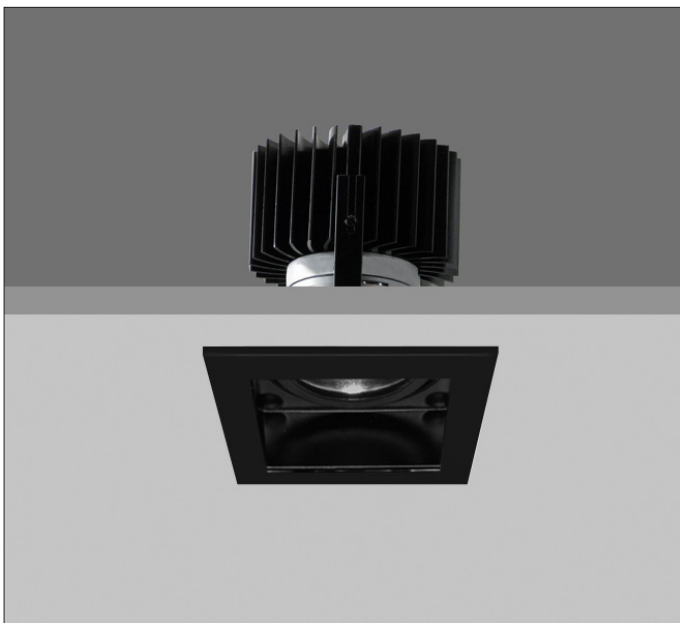

QUAD X86

QUAD 86 DIRECTIONAL SQUARE Recessed downlighter with a choice of ceiling trim, black interior finish and beam distribution. 0-30° tilt, 340° rotation. Overall dimension 86mm x 86mm, cut out 77 x 77mm. Xicato LED.

Product Number	D9560/*Engine
Lamp Type	Xicato LED, Up to 2000 lumens
Beam Angle	60°
Construction	Aluminium / Steel
Ceiling Trim	Black
IP	IP20
Control	Driver

Please Note: For lumen output/power, colour temperature and protocols and appropriate Light Engine should also be specified.