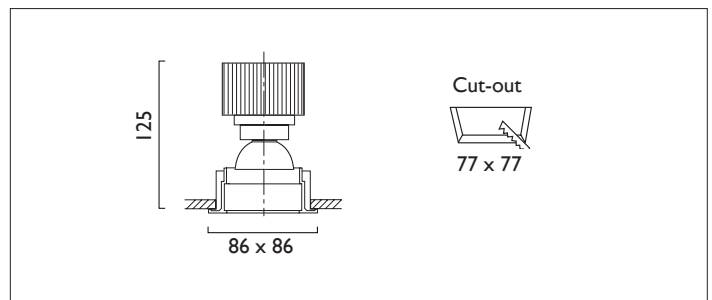

QUAD X86

QUAD 86 DIRECTIONAL SQUARE Recessed downlighter with a choice of ceiling trim, black interior finish and beam distribution. 0-30° tilt, 340° rotation. Overall dimension 86mm x 86mm, cut out 77 x 77mm. Xicato LED.

Product Number	D9560/*Engine
Lamp Type	Xicato LED, Up to 2000 lumens
Beam Angle	60°
Construction	Aluminium / Steel
Ceiling Trim	Black
IP	IP20
Control	Driver

Please Note: For lumen output/power, colour temperature and protocols and appropriate Light Engine should also be specified.