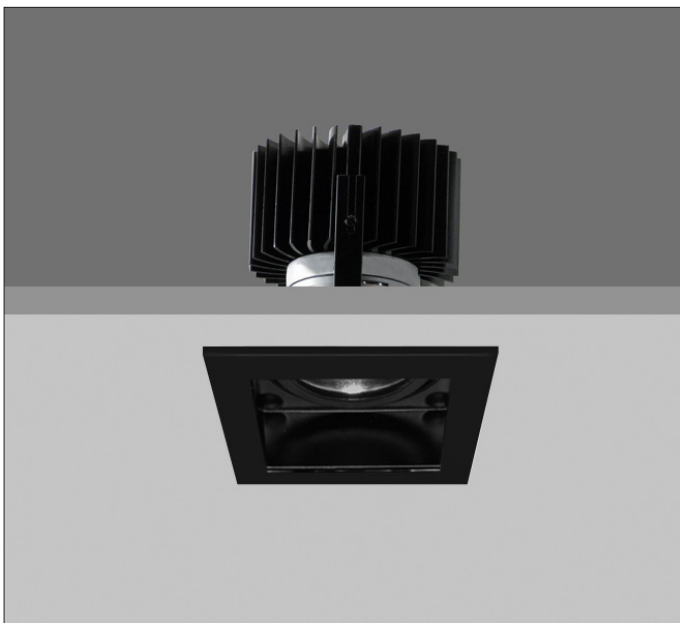

QUAD X86

QUAD 86 DIRECTIONAL SQUARE Recessed downlighter with a choice of ceiling trim, black interior finish and beam distribution. 0-30° tilt, 340° rotation. Overall dimension 86mm x 86mm, cut out 77 x 77mm. Xicato LED.

Product Number	D9640/*Engine
Lamp Type	Xicato LED, Up to 2000 lumens
Beam Angle	40°
Construction	Aluminium / Steel
Ceiling Trim	Black
IP	IP44
Control	Driver

Please Note: For lumen output/power, colour temperature and protocols and appropriate Light Engine should also be specified.