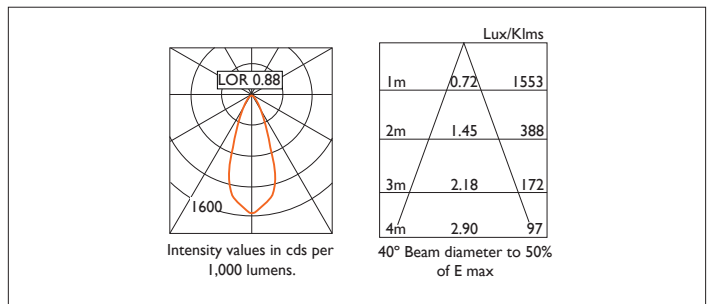

QUAD X86

QUAD 86 DIRECTIONAL SQUARE Recessed downlighter with a choice of ceiling trim, black interior finish and beam distribution. 0-30° tilt, 340° rotation. Overall dimension 86mm x 86mm, cut out 77 x 77mm. Xicato LED.

Product Number	D9640/*Engine
Lamp Type	Xicato LED, Up to 2000 lumens
Beam Angle	40°
Construction	Aluminium / Steel
Ceiling Trim	Black
IP	IP44
Control	Driver

Please Note: For lumen output/power, colour temperature and protocols and appropriate Light Engine should also be specified.

*Light Engine Specification

Xicato XTM L80 50,000 hours >Ra80

07A	720 lm	4.5W	160 lm/w	350mA
09A	965 lm	6.6W	146 lm/w	500mA
13A	1300 lm	9.5W	137 lm/w	700mA
14A	1490 lm	10.6W	141 lm/w	500mA
20A	2000 lm	15.2W	131 lm/w	700mA