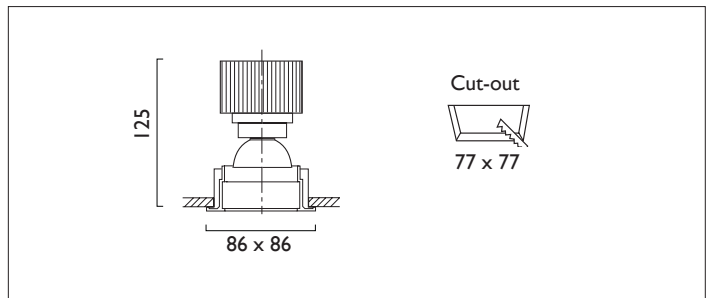

QUAD X86

QUAD 86 DIRECTIONAL SQUARE Recessed downlighter with a choice of ceiling trim, black interior finish and beam distribution. 0-30° tilt, 340° rotation. Overall dimension 86mm x 86mm, cut out 77 x 77mm. Xicato LED.

Product Number	D9640/*Engine
Lamp Type	Xicato LED, Up to 2000 lumens
Beam Angle	40°
Construction	Aluminium / Steel
Ceiling Trim	Black
IP	IP44
Control	Driver

Please Note: For lumen output/power, colour temperature and protocols and appropriate Light Engine should also be specified.