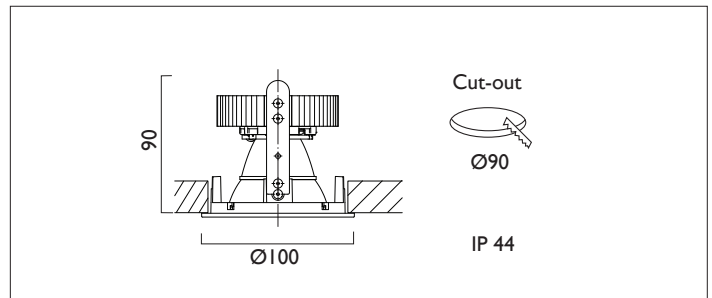

# AMBIANCE X100 IP44

AMBIANCE X100 with Xicato LED recessed downlighter with deep cone reflector finished in specular silver, with clear glass cover and white ceiling trim. Overall diameter 100mm, cut out 90mm.

For lumen output/power, colour temperature and protocols an appropriate Light Engine should also be specified.

Product Number	C0421/*Light Engine
Lamp Type	Xicato LED, Up to 1300 lumens
Reflector	Specular Silver
Beam Angle	20°
Construction	Aluminium / Steel / Glass
Ceiling Trim	White RAL 9010
IP	IP44
Control	Driver