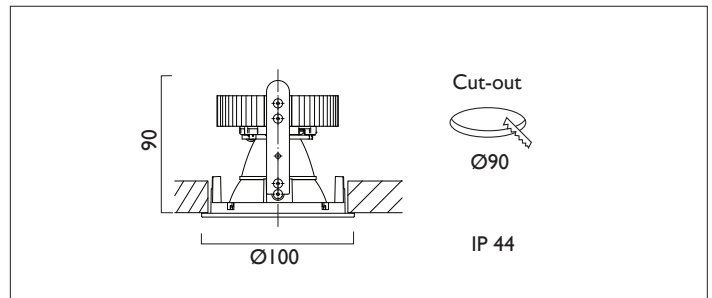

AMBIANCE X100 IP44

AMBIANCE X100 with Xicato LED recessed downlighter with deep cone reflector finished in black, with clear glass cover and white ceiling trim. Overall diameter 100mm, cut out 90mm.

For lumen output/power, colour temperature and protocols an appropriate Light Engine should also be specified.

Product Number	C0423/*Light Engine
Lamp Type	Xicato LED, Up to 1300 lumens
Reflector	Black
Beam Angle	20°
Construction	Aluminium / Steel / Glass
Ceiling Trim	White RAL 9010
IP	IP44
Control	Driver

Please Note: For lumen output/power, colour temperature and protocols and appropriate Light Engine should also be specified.