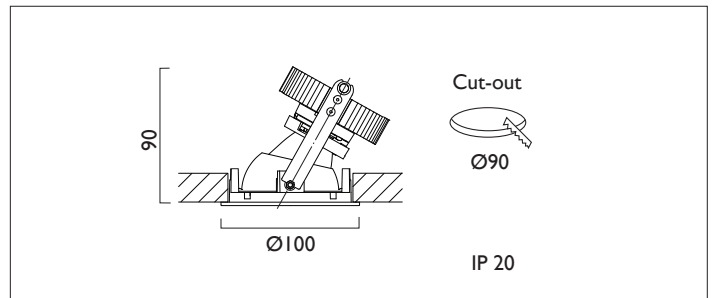

AMBIANCE X100 DIRECTIONAL

AMBIANCE X100 with Xicato LED recessed directional downlighter with deep cone reflector finished in specular silver, and white ceiling trim. Adjustable 0-30° tilt. Lockable. Overall diameter 100mm, cut out 90mm.

For lumen output/power, colour temperature and protocols an appropriate Light Engine should also be specified.

Product Number	C0521/*Light Engine
Lamp Type	Xicato LED, Up to 1300 lumens
Reflector	Specular Silver
Beam Angle	20°
Construction	Aluminium / Steel
Ceiling Trim	White RAL 9010
IP	IP20
Control	Driver