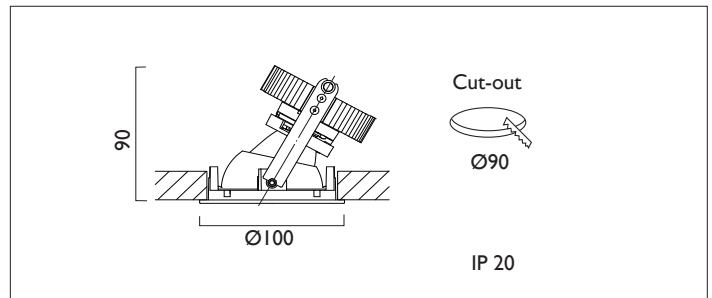

AMBIANCE X100 DIRECTIONAL

AMBIANCE X100 with Xicato LED recessed directional downlighter with deep cone reflector finished in black, and white ceiling trim. Adjustable 0-30° tilt. Lockable. Overall diameter 100mm, cut out 90mm.

For lumen output/power, colour temperature and protocols an appropriate Light Engine should also be specified.

| | |
|----------------|-------------------------------|
| Product Number | C0523/*Light Engine |
| Lamp Type | Xicato LED, Up to 1300 lumens |
| Reflector | Black |
| Beam Angle | 20° |
| Construction | Aluminium / Steel |
| Ceiling Trim | White RAL 9010 |
| IP | IP20 |
| Control | Driver |