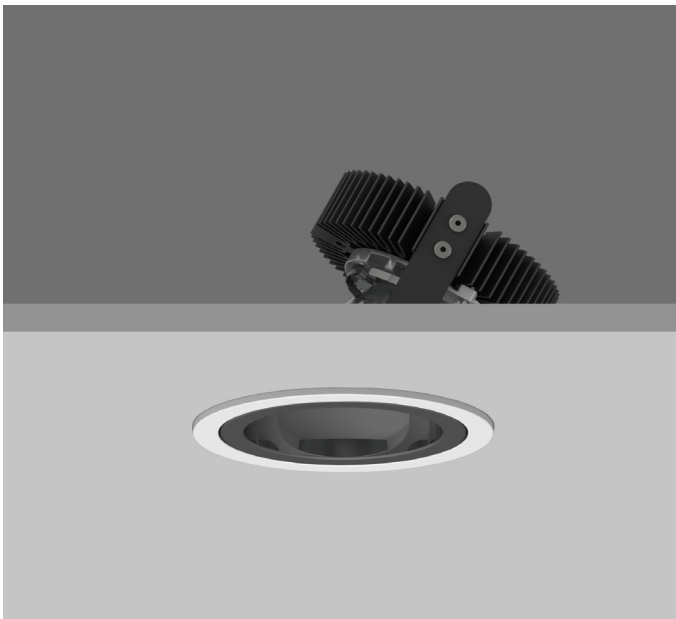

AMBIANCE X100 DIRECTIONAL

AMBIANCE X100 with Xicato LED recessed directional downlighter with deep cone reflector finished in black, and white ceiling trim. Adjustable 0-30° tilt. Lockable. Overall diameter 100mm, cut out 90mm.

For lumen output/power, colour temperature and protocols an appropriate Light Engine should also be specified.

| | |
|----------------|-------------------------------|
| Product Number | C0523/*Light Engine |
| Lamp Type | Xicato LED, Up to 1300 lumens |
| Reflector | Black |
| Beam Angle | 20° |
| Construction | Aluminium / Steel |
| Ceiling Trim | White RAL 9010 |
| IP | IP20 |
| Control | Driver |