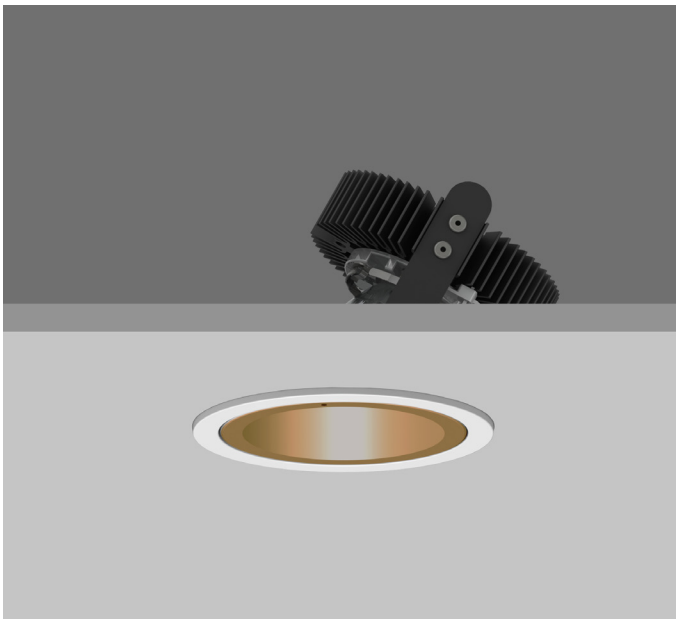

AMBIANCE X100 DIRECTIONAL

AMBIANCE X100 with Xicato LED recessed directional downlighter with deep cone reflector finished in gold, and white ceiling trim. Adjustable 0-30° tilt. Lockable. Overall diameter 100mm, cut out 90mm.

For lumen output/power, colour temperature and protocols an appropriate Light Engine should also be specified.

Product Number	C0525/*Light Engine
Lamp Type	Xicato LED, Up to 1300 lumens
Reflector	Gold
Beam Angle	20°
Construction	Aluminium / Steel
Ceiling Trim	White RAL 9010
IP	IP20
Control	Driver

Please Note: For lumen output/power, colour temperature and protocols and appropriate Light Engine should also be specified.

*Light Engine Specification

Xicato 9mm XTM 50,000 hours >Ra80

07A	---	720 lm	7.4W	97 lm/w	350mA
09A	---	965 lm	10.9W	89 lm/w	500mA
13A	---	1300 lm	15.6W	83 lm/w	700mA