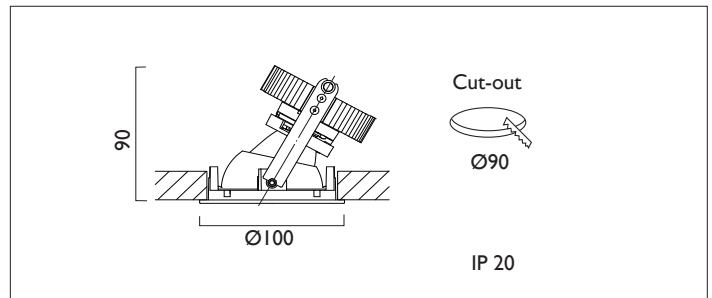

AMBIANCE X100 DIRECTIONAL

AMBIANCE X100 with Xicato LED recessed directional downlighter with deep cone reflector finished in gold, and white ceiling trim. Adjustable 0-30° tilt. Lockable. Overall diameter 100mm, cut out 90mm.

For lumen output/power, colour temperature and protocols an appropriate Light Engine should also be specified.

Product Number	C0525/*Light Engine
Lamp Type	Xicato LED, Up to 1300 lumens
Reflector	Gold
Beam Angle	20°
Construction	Aluminium / Steel
Ceiling Trim	White RAL 9010
IP	IP20
Control	Driver