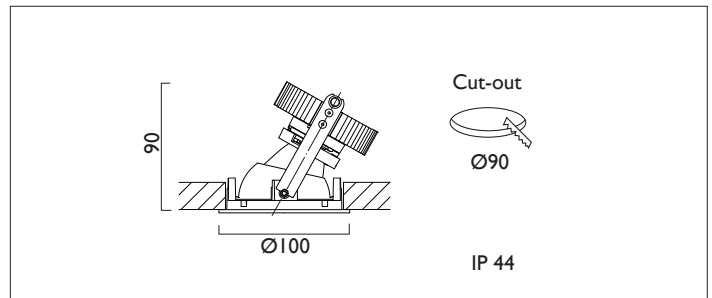

AMBIANCE X100 DIRECTIONAL IP44

AMBIANCE X100 with Xicato LED recessed directional downlighter with deep cone reflector finished in gold, with clear glass cover and white ceiling trim. Adjustable 0-30° tilt. Lockable. Overall diameter 100mm, cut out 90mm.

For lumen output/power, colour temperature and protocols an appropriate Light Engine should also be specified.

Product Number	C0625/*Light Engine
Lamp Type	Xicato LED, Up to 1300 lumens
Reflector	Gold
Beam Angle	20°
Construction	Aluminium / Steel / Glass
Ceiling Trim	White RAL 9010
IP	IP44
Control	Driver