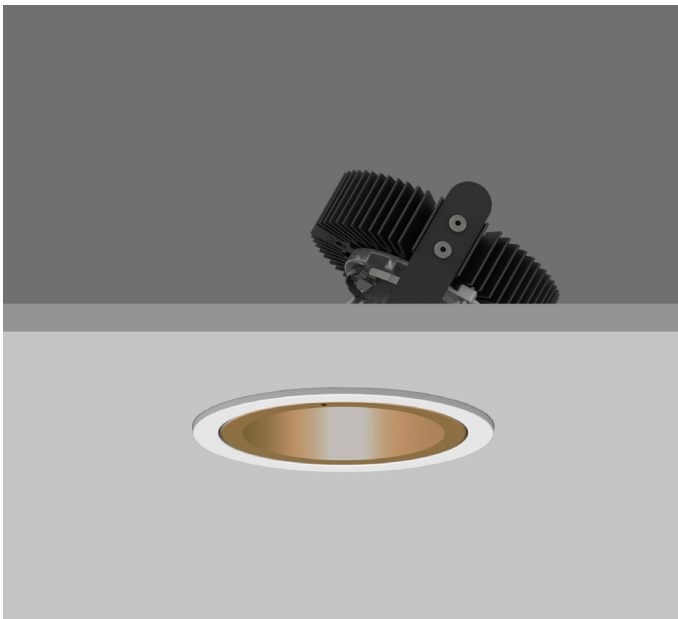

AMBIANCE X100 DIRECTIONAL IP44

AMBIANCE X100 with Xicato LED recessed directional downlighter with deep cone reflector finished in gold, with clear glass cover and white ceiling trim. Adjustable 0-30° tilt. Lockable. Overall diameter 100mm, cut out 90mm.

For lumen output/power, colour temperature and protocols an appropriate Light Engine should also be specified.

Product Number	C0625/*Light Engine
Lamp Type	Xicato LED, Up to 1300 lumens
Reflector	Gold
Beam Angle	20°
Construction	Aluminium / Steel / Glass
Ceiling Trim	White RAL 9010
IP	IP44
Control	Driver

Please Note: For lumen output/power, colour temperature and protocols and appropriate Light Engine should also be specified.

*Light Engine Specification

Xicato 9mm XTM 50,000 hours >Ra80

07A	---	720 lm	7.4W	97 lm/w	350mA
09A	---	965 lm	10.9W	89 lm/w	500mA
13A	---	1300 lm	15.6W	83 lm/w	700mA