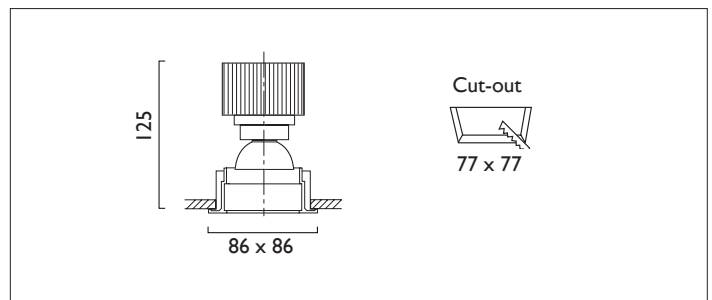

QUAD X86

QUAD 86 DIRECTIONAL SQUARE Recessed downlighter with a choice of ceiling trim, black interior finish and beam distribution. 0-30° tilt, 340° rotation. Overall dimension 86mm x 86mm, cut out 77 x 77mm. Xicato LED.

Product Number	D9520/*Engine
Lamp Type	Xicato LED, Up to 1300 lumens
Beam Angle	20°
Construction	Aluminium / Steel
Ceiling Trim	Black
IP	IP20
Control	Driver

Please Note: For lumen output/power, colour temperature and protocols and appropriate Light Engine should also be specified.