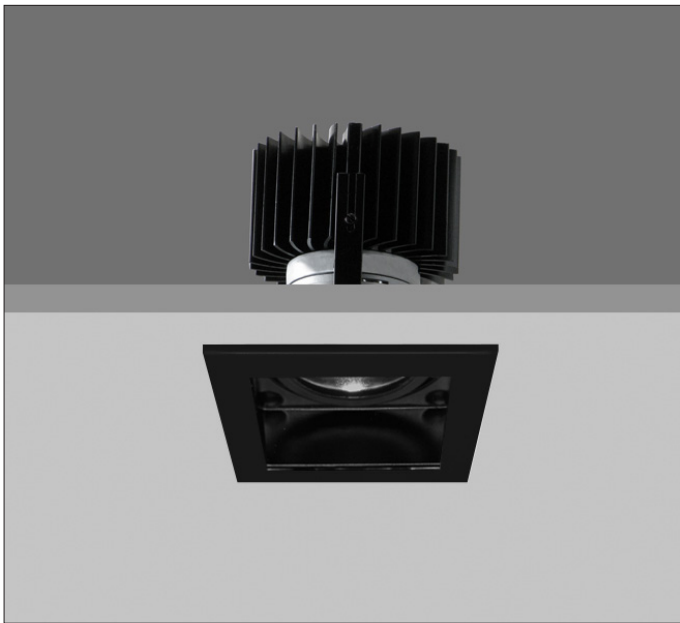

QUAD X86

QUAD 86 DIRECTIONAL SQUARE Recessed downlighter with a choice of ceiling trim, black interior finish and beam distribution. 0-30° tilt, 340° rotation. Overall dimension 86mm x 86mm, cut out 77 x 77mm. Xicato LED.

Product Number	D9520/*Engine
Lamp Type	Xicato LED, Up to 1300 lumens
Beam Angle	20°
Construction	Aluminium / Steel
Ceiling Trim	Black
IP	IP20
Control	Driver

Please Note: For lumen output/power, colour temperature and protocols and appropriate Light Engine should also be specified.

*Light Engine Specification

Xicato 9mm XTM 50,000 hours >Ra80

07A	---	720 lm	7.4W	97 lm/w	350mA
09A	---	965 lm	10.9W	89 lm/w	500mA
13A	---	1300 lm	15.6W	83 lm/w	700mA

2700K	2	<ul style="list-style-type: none"> 0 No Emergency E Maintained Emergency
3000K	3	
3500K	4	
4000K	5	