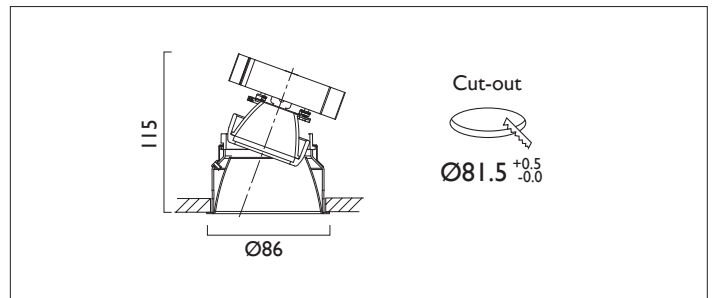

# MINITRIM X86 DIRECTIONAL IP44

MINITRIM X86 DIRECTIONAL IP44 Round recessed down-lighter with no separate ceiling trim, a choice of deep reflector and beam distribution. 0-25° tilt, 340° rotation. Overall diameter 86mm, cut out 81.5mm. Xicato LED.

Product Number	D6221/*Engine
Lamp Type	Xicato LED, Up to 1300 lumens
Reflector	Specular Silver
Beam Angle	20°
Construction	Aluminium / Steel / Plastic
IP	IP44
Control	Driver

Please Note: For lumen output/power, colour temperature and protocols and appropriate Light Engine should also be specified.

### \*Light Engine Specification

Xicato 9mm XTM 50,000 hours >Ra80

07A	---	720 lm	7.4W	97 lm/w	350mA
09A	---	965 lm	10.9W	89 lm/w	500mA
13A	---	1300 lm	15.6W	83 lm/w	700mA

EN 60598-1  
WEE/AE0290TY