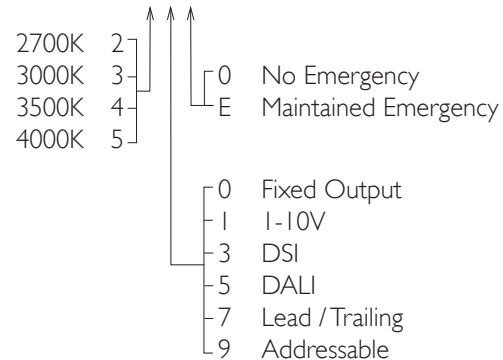

# MINITRIM X86 DIRECTIONAL IP44

MINITRIM X86 DIRECTIONAL IP44 Round recessed down-lighter with no separate ceiling trim, a choice of deep reflector and beam distribution. 0-25° tilt, 340° rotation. Overall diameter 86mm, cut out 81.5mm. Xicato LED.

Product Number	D6221/*Engine
Lamp Type	Xicato LED, Up to 1300 lumens
Reflector	Specular Silver
Beam Angle	20°
Construction	Aluminium / Steel / Plastic
IP	IP44
Control	Driver

Please Note: For lumen output/power, colour temperature and protocols and appropriate Light Engine should also be specified.

### \*Light Engine Specification

Xicato 9mm XTM 50,000 hours >Ra80

07A	---	720 lm	7.4W	97 lm/w	350mA
09A	---	965 lm	10.9W	89 lm/w	500mA
13A	---	1300 lm	15.6W	83 lm/w	700mA

EN 60598-1  
WEE/AE0290TY