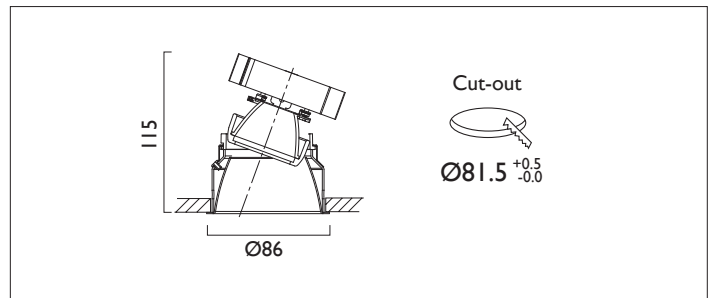

MINITRIM X86 DIRECTIONAL IP44

MINITRIM X86 DIRECTIONAL IP44 Round recessed down-lighter with no separate ceiling trim, a choice of deep reflector and beam distribution. 0-25° tilt, 340° rotation. Overall diameter 86mm, cut out 81.5mm. Xicato LED.

Product Number	D6222/*Engine
Lamp Type	Xicato LED, Up to 1300 lumens
Reflector	Satin Silver
Beam Angle	20°
Construction	Aluminium / Steel / Plastic
IP	IP44
Control	Driver

Please Note: For lumen output/power, colour temperature and protocols and appropriate Light Engine should also be specified.