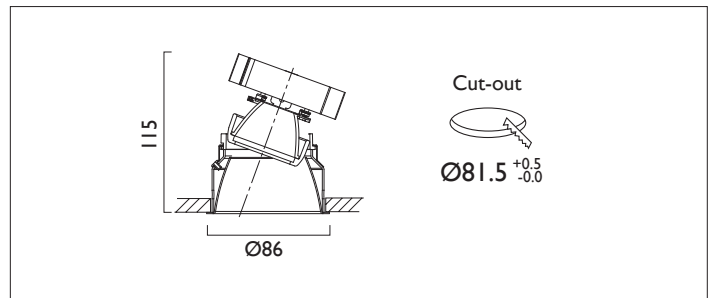

MINITRIM X86 DIRECTIONAL

MINITRIM X86 DIRECTIONAL Round recessed downlighter with no separate ceiling trim, a choice of deep reflector and beam distribution. 0-25° tilt, 340° rotation. Overall diameter 86mm, cut out 81.5mm. Xicato LED.

Product Number	D6124/*Engine
Lamp Type	Xicato LED, Up to 1300 lumens
Reflector	White
Beam Angle	20°
Construction	Aluminium / Steel
IP	IP20
Control	Driver

Please Note: For lumen output/power, colour temperature and protocols and appropriate Light Engine should also be specified.

*Light Engine Specification

Xicato 9mm XTM 50,000 hours >Ra80

07A	---	720 lm	7.4W	97 lm/w	350mA
09A	---	965 lm	10.9W	89 lm/w	500mA
13A	---	1300 lm	15.6W	83 lm/w	700mA

EN 60598-1
WEE/AE0290TY