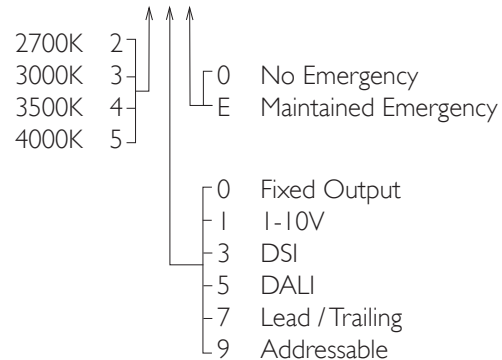

MINITRIM X86 DIRECTIONAL

MINITRIM X86 DIRECTIONAL Round recessed downlighter with no separate ceiling trim, a choice of deep reflector and beam distribution. 0-25° tilt, 340° rotation. Overall diameter 86mm, cut out 81.5mm. Xicato LED.

Product Number	D6124/*Engine
Lamp Type	Xicato LED, Up to 1300 lumens
Reflector	White
Beam Angle	20°
Construction	Aluminium / Steel
IP	IP20
Control	Driver

Please Note: For lumen output/power, colour temperature and protocols and appropriate Light Engine should also be specified.

*Light Engine Specification

Xicato 9mm XTM 50,000 hours >Ra80

07A	---	720 lm	7.4W	97 lm/w	350mA
09A	---	965 lm	10.9W	89 lm/w	500mA
13A	---	1300 lm	15.6W	83 lm/w	700mA

EN 60598-1
WEE/AE0290TY