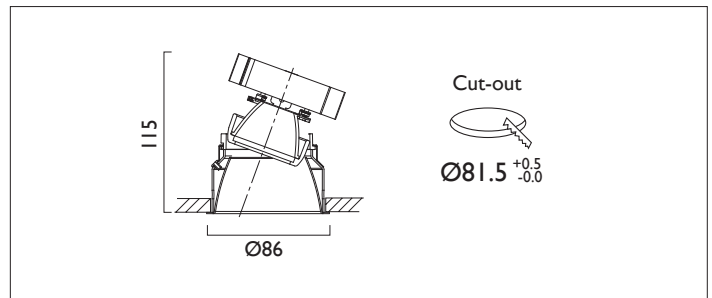

MINITRIM X86 DIRECTIONAL

MINITRIM X86 DIRECTIONAL Round recessed downlighter with no separate ceiling trim, a choice of deep reflector and beam distribution. 0-25° tilt, 340° rotation. Overall diameter 86mm, cut out 81.5mm. Xicato LED.

Product Number	D6165/*Engine
Lamp Type	Xicato LED, Up to 1300 lumens
Reflector	Gold
Beam Angle	60°
Construction	Aluminium / Steel
IP	IP20
Control	Driver

Please Note: For lumen output/power, colour temperature and protocols and appropriate Light Engine should also be specified.