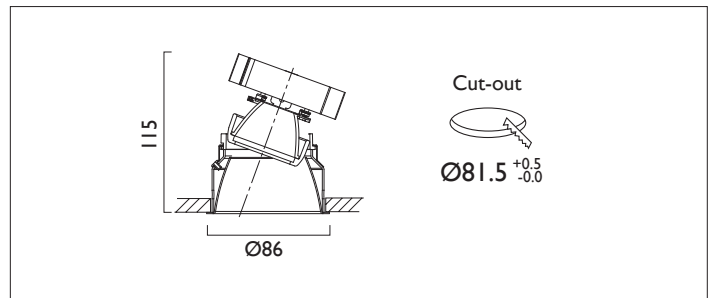

MINITRIM X86 DIRECTIONAL IP44

MINITRIM X86 DIRECTIONAL IP44 Round recessed down-lighter with no separate ceiling trim, a choice of deep reflector and beam distribution. 0-25° tilt, 340° rotation. Overall diameter 86mm, cut out 81.5mm. Xicato LED.

Product Number	D6265/*Engine
Lamp Type	Xicato LED, Up to 1300 lumens
Reflector	Gold
Beam Angle	60°
Construction	Aluminium / Steel / Plastic
IP	IP44
Control	Driver

Please Note: For lumen output/power, colour temperature and protocols and appropriate Light Engine should also be specified.