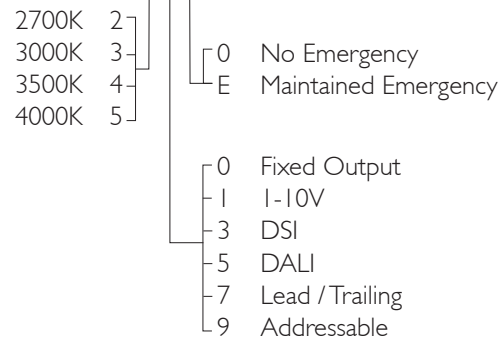

*Light Engine Specification

Xicato XTM 50,000 hours >Ra80

07A	720 lm	4.5W	160 lm/w	350mA
09A	965 lm	6.6W	146 lm/w	500mA
13A	1300 lm	9.5W	137 lm/w	700mA
14A	1490 lm	10.6W	141 lm/w	500mA
20A	2000 lm	15.2W	131 lm/w	700mA