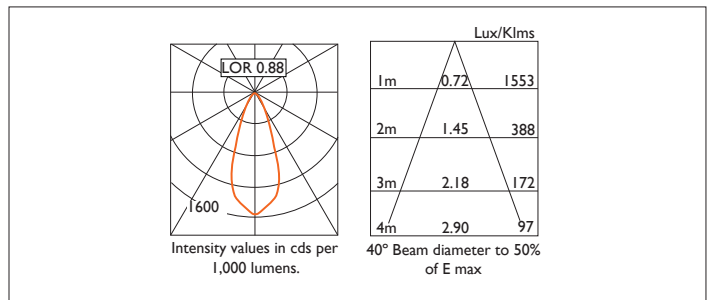

MINITRIM X86 DIRECTIONAL

MINITRIM X86 DIRECTIONAL Round recessed downlighter with no separate ceiling trim, a choice of deep reflector and beam distribution. 0-25° tilt, 340° rotation. Overall diameter 86mm, cut out 81.5mm. Xicato LED.

Product Number	D6142/*Engine
Lamp Type	Xicato LED, Up to 2000 lumens
Reflector	Satin Silver
Beam Angle	40°
Construction	Aluminium / Steel
IP	IP20
Control	Driver

Please Note: For lumen output/power, colour temperature and protocols and appropriate Light Engine should also be specified.