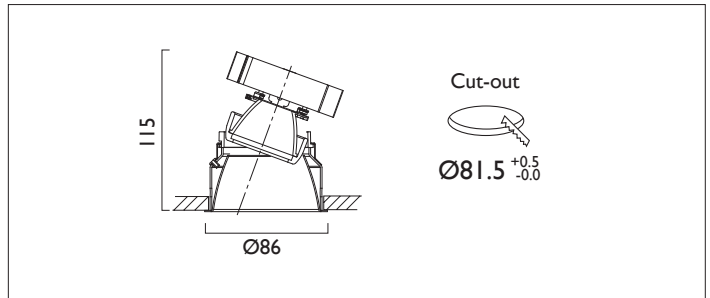

MINITRIM X86 DIRECTIONAL

MINITRIM X86 DIRECTIONAL Round recessed downlighter with no separate ceiling trim, a choice of deep reflector and beam distribution. 0-25° tilt, 340° rotation. Overall diameter 86mm, cut out 81.5mm. Xicato LED.

Product Number	D6142/*Engine
Lamp Type	Xicato LED, Up to 2000 lumens
Reflector	Satin Silver
Beam Angle	40°
Construction	Aluminium / Steel
IP	IP20
Control	Driver

Please Note: For lumen output/power, colour temperature and protocols and appropriate Light Engine should also be specified.