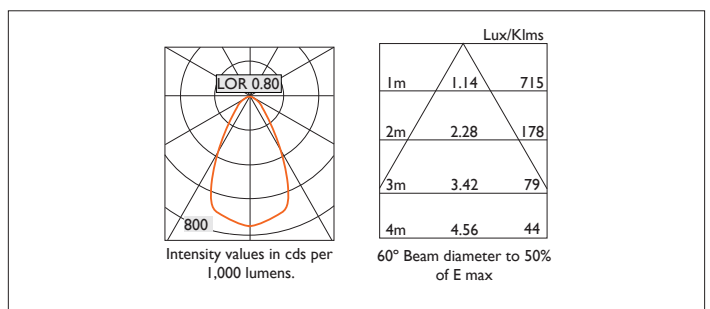

# MINITRIM X86 DIRECTIONAL IP44

MINITRIM X86 DIRECTIONAL IP44 Round recessed down-lighter with no separate ceiling trim, a choice of deep reflector and beam distribution. 0-25° tilt, 340° rotation. Overall diameter 86mm, cut out 81.5mm. Xicato LED.

Product Number	D6262/*Engine
Lamp Type	Xicato LED, Up to 2000 lumens
Reflector	Satin Silver
Beam Angle	60°
Construction	Aluminium / Steel / Plastic
IP	IP44
Control	Driver

Please Note: For lumen output/power, colour temperature and protocols and appropriate Light Engine should also be specified.

### \*Light Engine Specification

Xicato XTM 50,000 hours >Ra80

07A	720 lm	4.5W	160 lm/w	350mA
09A	965 lm	6.6W	146 lm/w	500mA
13A	1300 lm	9.5W	137 lm/w	700mA
14A	1490 lm	10.6W	141 lm/w	500mA
20A	2000 lm	15.2W	131 lm/w	700mA