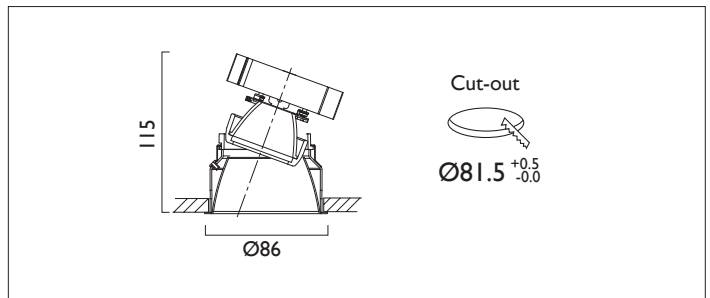

# MINITRIM X86 DIRECTIONAL IP44

MINITRIM X86 DIRECTIONAL IP44 Round recessed down-lighter with no separate ceiling trim, a choice of deep reflector and beam distribution. 0-25° tilt, 340° rotation. Overall diameter 86mm, cut out 81.5mm. Xicato LED.

Product Number	D6262/*Engine
Lamp Type	Xicato LED, Up to 2000 lumens
Reflector	Satin Silver
Beam Angle	60°
Construction	Aluminium / Steel / Plastic
IP	IP44
Control	Driver

Please Note: For lumen output/power, colour temperature and protocols and appropriate Light Engine should also be specified.