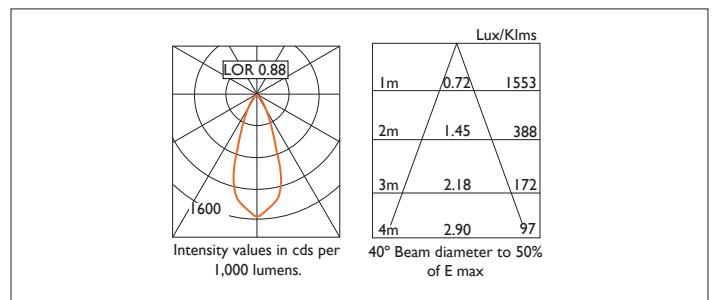

MINITRIM X86 DIRECTIONAL

MINITRIM X86 DIRECTIONAL Round recessed downlighter with no separate ceiling trim, a choice of deep reflector and beam distribution. 0-25° tilt, 340° rotation. Overall diameter 86mm, cut out 81.5mm. Xicato LED.

Product Number	D6143/*Engine
Lamp Type	Xicato LED, Up to 2000 lumens
Reflector	Black
Beam Angle	40°
Construction	Aluminium / Steel
IP	IP20
Control	Driver

Please Note: For lumen output/power, colour temperature and protocols and appropriate Light Engine should also be specified.

*Light Engine Specification

Xicato XTM 50,000 hours >Ra80

07A	720 lm	4.5W	160 lm/w	350mA
09A	965 lm	6.6W	146 lm/w	500mA
13A	1300 lm	9.5W	137 lm/w	700mA
14A	1490 lm	10.6W	141 lm/w	500mA
20A	2000 lm	15.2W	131 lm/w	700mA