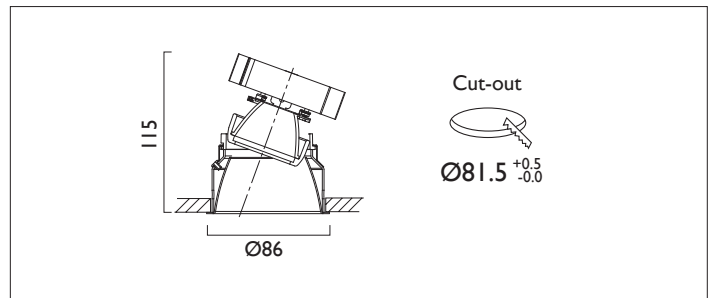

MINITRIM X86 DIRECTIONAL

MINITRIM X86 DIRECTIONAL Round recessed downlighter with no separate ceiling trim, a choice of deep reflector and beam distribution. 0-25° tilt, 340° rotation. Overall diameter 86mm, cut out 81.5mm. Xicato LED.

Product Number	D6143/*Engine
Lamp Type	Xicato LED, Up to 2000 lumens
Reflector	Black
Beam Angle	40°
Construction	Aluminium / Steel
IP	IP20
Control	Driver

Please Note: For lumen output/power, colour temperature and protocols and appropriate Light Engine should also be specified.