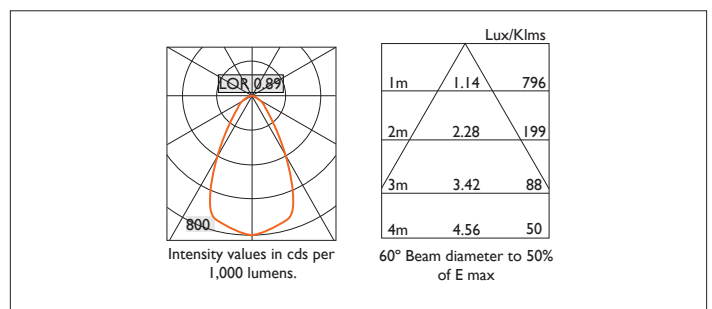

MINITRIM X86 DIRECTIONAL

MINITRIM X86 DIRECTIONAL Round recessed downlighter with no separate ceiling trim, a choice of deep reflector and beam distribution. 0-25° tilt, 340° rotation. Overall diameter 86mm, cut out 81.5mm. Xicato LED.

Product Number	D6164/*Engine
Lamp Type	Xicato LED, Up to 2000 lumens
Reflector	White
Beam Angle	60°
Construction	Aluminium / Steel
IP	IP20
Control	Driver

Please Note: For lumen output/power, colour temperature and protocols and appropriate Light Engine should also be specified.

*Light Engine Specification

Xicato XTM 50,000 hours >Ra80

07A	720 lm	4.5W	160 lm/w	350mA
09A	965 lm	6.6W	146 lm/w	500mA
13A	1300 lm	9.5W	137 lm/w	700mA
14A	1490 lm	10.6W	141 lm/w	500mA
20A	2000 lm	15.2W	131 lm/w	700mA