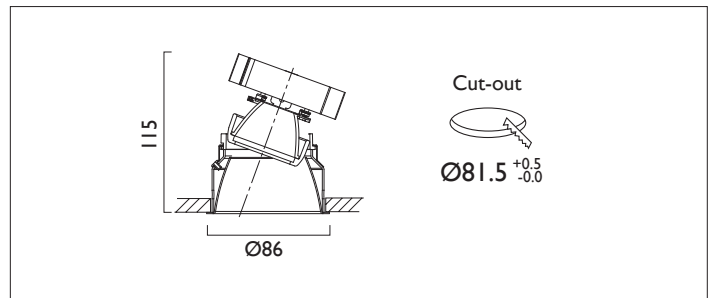

MINITRIM X86 DIRECTIONAL

MINITRIM X86 DIRECTIONAL Round recessed downlighter with no separate ceiling trim, a choice of deep reflector and beam distribution. 0-25° tilt, 340° rotation. Overall diameter 86mm, cut out 81.5mm. Xicato LED.

Product Number	D6164/*Engine
Lamp Type	Xicato LED, Up to 2000 lumens
Reflector	White
Beam Angle	60°
Construction	Aluminium / Steel
IP	IP20
Control	Driver

Please Note: For lumen output/power, colour temperature and protocols and appropriate Light Engine should also be specified.