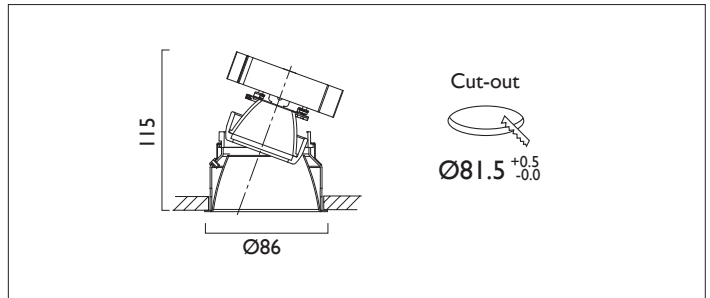

MINITRIM X86 DIRECTIONAL IP44

MINITRIM X86 DIRECTIONAL IP44 Round recessed down-lighter with no separate ceiling trim, a choice of deep reflector and beam distribution. 0-25° tilt, 340° rotation. Overall diameter 86mm, cut out 81.5mm. Xicato LED.

Product Number	D6244/*Engine
Lamp Type	Xicato LED, Up to 2000 lumens
Reflector	White
Beam Angle	40°
Construction	Aluminium / Steel / Plastic
IP	IP44
Control	Driver

Please Note: For lumen output/power, colour temperature and protocols and appropriate Light Engine should also be specified.