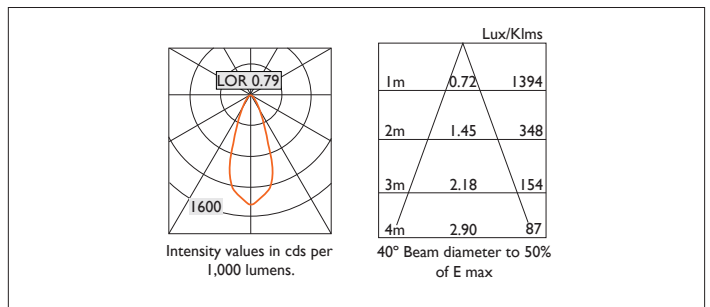

MINITRIM X86 DIRECTIONAL IP44

MINITRIM X86 DIRECTIONAL IP44 Round recessed down-lighter with no separate ceiling trim, a choice of deep reflector and beam distribution. 0-25° tilt, 340° rotation. Overall diameter 86mm, cut out 81.5mm. Xicato LED.

Product Number	D6244/*Engine
Lamp Type	Xicato LED, Up to 2000 lumens
Reflector	White
Beam Angle	40°
Construction	Aluminium / Steel / Plastic
IP	IP44
Control	Driver

Please Note: For lumen output/power, colour temperature and protocols and appropriate Light Engine should also be specified.

*Light Engine Specification

Xicato XTM 50,000 hours >Ra80

07A	720 lm	4.5W	160 lm/w	350mA
09A	965 lm	6.6W	146 lm/w	500mA
13A	1300 lm	9.5W	137 lm/w	700mA
14A	1490 lm	10.6W	141 lm/w	500mA
20A	2000 lm	15.2W	131 lm/w	700mA