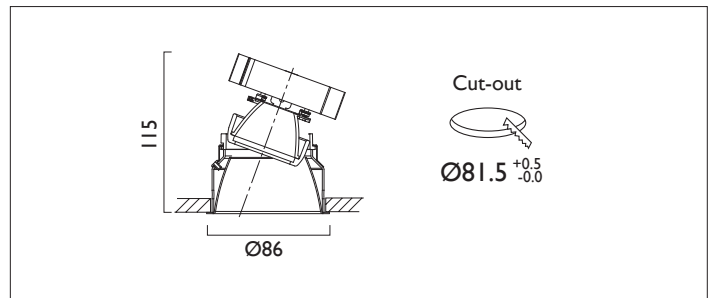

MINITRIM X86 DIRECTIONAL

MINITRIM X86 DIRECTIONAL Round recessed downlighter with no separate ceiling trim, a choice of deep reflector and beam distribution. 0-25° tilt, 340° rotation. Overall diameter 86mm, cut out 81.5mm. Xicato LED.

Product Number	D6145/*Engine
Lamp Type	Xicato LED, Up to 2000 lumens
Reflector	Gold
Beam Angle	40°
Construction	Aluminium / Steel
IP	IP20
Control	Driver

Please Note: For lumen output/power, colour temperature and protocols and appropriate Light Engine should also be specified.