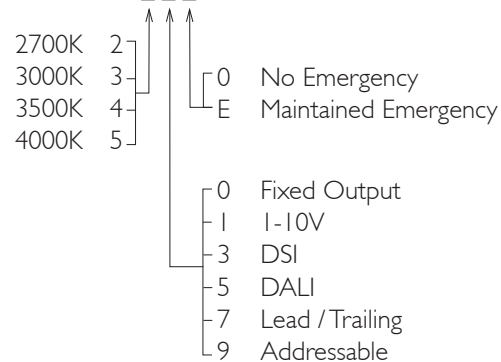

*Light Engine Specification

Xicato XTM 50,000 hours >Ra80

07A	720 lm	4.5W	160 lm/w	350mA
09A	965 lm	6.6W	146 lm/w	500mA
13A	1300 lm	9.5W	137 lm/w	700mA
14A	1490 lm	10.6W	141 lm/w	500mA
20A	2000 lm	15.2W	131 lm/w	700mA