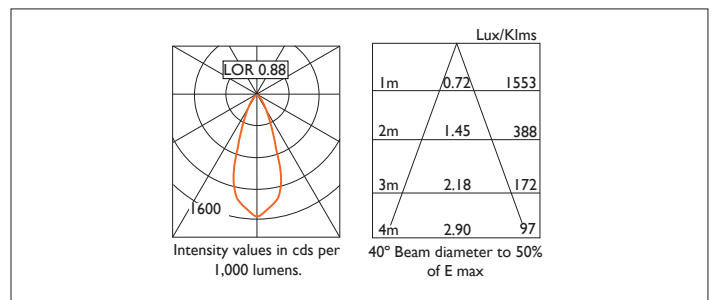

MINITRIM X86 DIRECTIONAL

MINITRIM X86 DIRECTIONAL Round recessed downlighter with no separate ceiling trim, a choice of deep reflector and beam distribution. 0-25° tilt, 340° rotation. Overall diameter 86mm, cut out 81.5mm. Xicato LED.