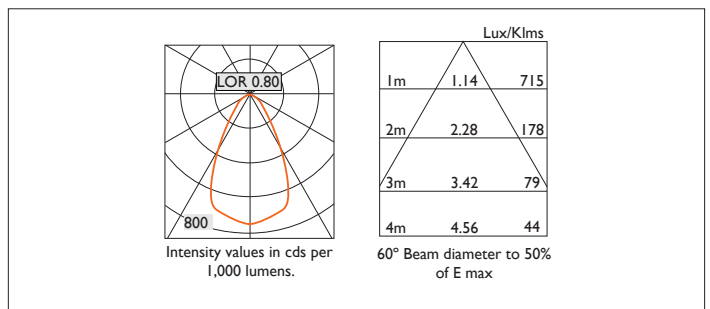

MINITRIM X86 DIRECTIONAL IP44

MINITRIM X86 DIRECTIONAL IP44 Round recessed down-lighter with no separate ceiling trim, a choice of deep reflector and beam distribution. 0-25° tilt, 340° rotation. Overall diameter 86mm, cut out 81.5mm. Xicato LED.