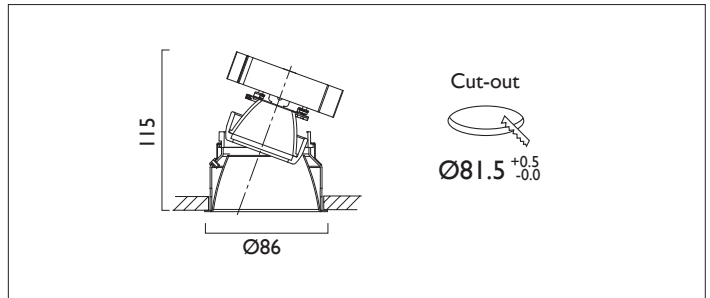

MINITRIM X86 DIRECTIONAL IP44

MINITRIM X86 DIRECTIONAL IP44 Round recessed down-lighter with no separate ceiling trim, a choice of deep reflector and beam distribution. 0-25° tilt, 340° rotation. Overall diameter 86mm, cut out 81.5mm. Xicato LED.