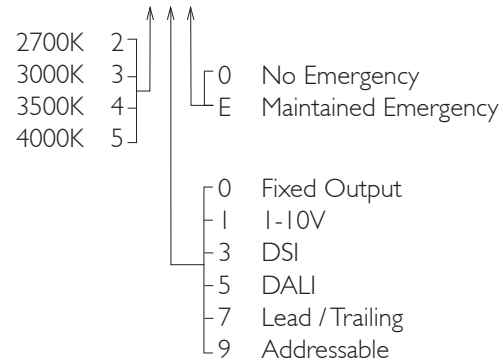

*Light Engine Specification

Xicato XTM 50,000 hours >Ra80

07A	720 lm	4.5W	160 lm/w	350mA
09A	965 lm	6.6W	146 lm/w	500mA
13A	1300 lm	9.5W	137 lm/w	700mA
14A	1490 lm	10.6W	141 lm/w	500mA
20A	2000 lm	15.2W	131 lm/w	700mA