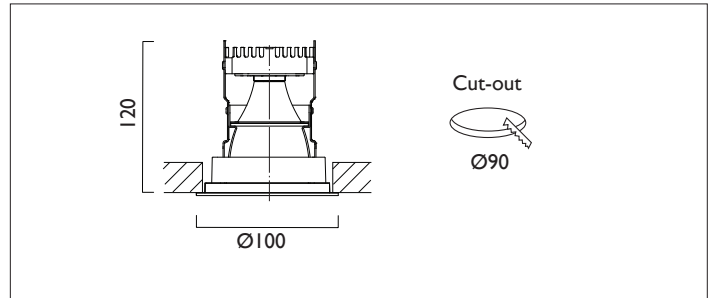

# VP X100 IP44

VP X100 FIXED IP44 Round recessed downlighter with white ceiling trim and low glare, deep cone, diffused spectro silver reflector and lens optic. Overall diameter 100mm, cut out 90mm diameter. Xicato LED.

Product Number	C2808/*Engine
Lamp Type	Xicato LED, Up to 2000 lumens
Construction	Aluminium / Steel / Glass
Ceiling Trim	White RAL 9010
IP	IP44
Control	Driver

Please Note: For lumen output/power, colour temperature and protocols and appropriate Light Engine should also be specified.