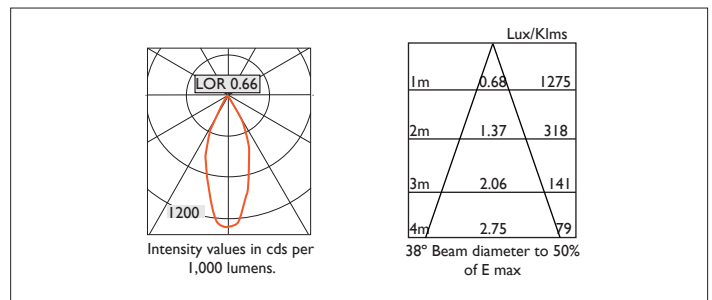

Product Number	C2908/*Engine
Lamp Type	Xicato LED, Up to 2000 lumens
Construction	Aluminium / Steel / Glass
Ceiling Trim	White RAL 9010
IP	IP20
Control	Driver

Please Note: For lumen output/power, colour temperature and protocols and appropriate Light Engine should also be specified.

\*Light Engine Specification

Xicato XTM 50,000 hours >Ra80

Power (W)	Beam Angle	Lumen Output (lm)	Power Density (lm/w)	Current (mA)	
11A	—	1105 lm	7.2W	153 lm/w	350mA
14A	—	1490 lm	10.6W	141 lm/w	500mA
20A	—	2000 lm	15.2W	131 lm/w	700mA