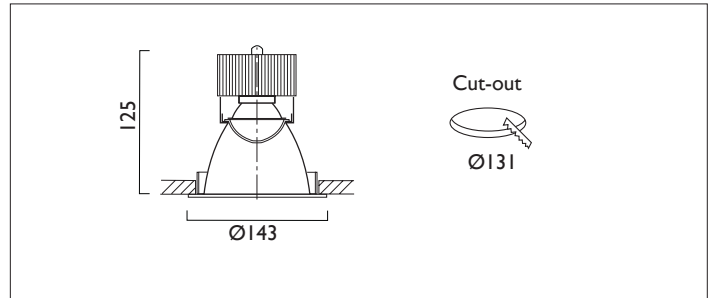

# VP XI43

VP XI43 FIXED Round recessed downlighter with white ceiling trim and low glare, deep cone, diffused spectro silver reflector and lens optic. Overall diameter 143mm, cut out 131mm diameter. Xicato LED.

Product Number	C2908/*Engine
Lamp Type	Xicato LED, Up to 2000 lumens
Construction	Aluminium / Steel / Glass
Ceiling Trim	White RAL 9010
IP	IP20
Control	Driver

Please Note: For lumen output/power, colour temperature and protocols and appropriate Light Engine should also be specified.