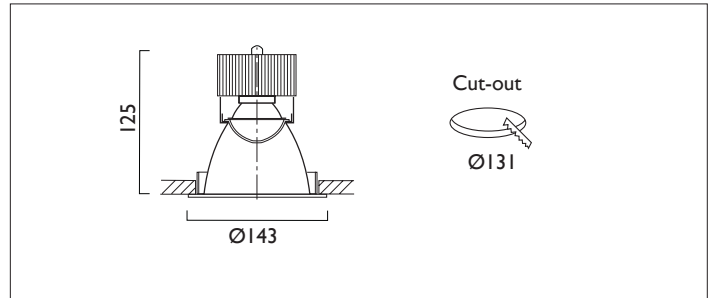

VP X143 IP44

VP X143 FIXED IP44 Round recessed downlighter with white ceiling trim and low glare, deep cone, diffused spectro silver reflector and lens optic. Overall diameter 143mm, cut out 131mm diameter. Xicato LED.

Product Number	C3008/*Engine
Lamp Type	Xicato LED, Up to 2000 lumens
Construction	Aluminium / Steel / Glass
Ceiling Trim	White RAL 9010
IP	IP44
Control	Driver

Please Note: For lumen output/power, colour temperature and protocols and appropriate Light Engine should also be specified.