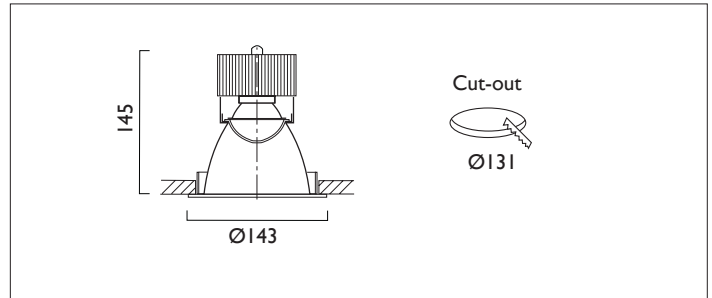

VP XI43 IP44

VP XI43 FIXED Round recessed downlighter with white ceiling trim and low glare, deep cone, diffused spectro silver reflector and lens optic. Overall diameter 143mm, cut out 131mm diameter. Xicato LED. Overall height varies in relation to LED lumen output.

Product Number	F4708/*Engine
Lamp Type	Xicato LED, Up to 3000 lumens
Construction	Aluminium / Steel / Glass
Ceiling Trim	White RAL 9010
IP	IP44
Control	Driver

Please Note: For lumen output/power, colour temperature and protocols and appropriate Light Engine should also be specified.