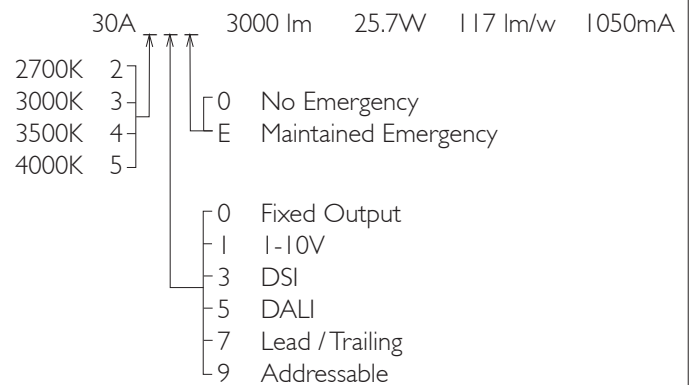

VP XI43 IP44

VP XI43 FIXED Round recessed downlighter with white ceiling trim and low glare, deep cone, diffused spectro silver reflector and lens optic. Overall diameter 143mm, cut out 131mm diameter. Xicato LED. Overall height varies in relation to LED lumen output.

Product Number	F4708/*Engine
Lamp Type	Xicato LED, Up to 3000 lumens
Construction	Aluminium / Steel / Glass
Ceiling Trim	White RAL 9010
IP	IP44
Control	Driver

Please Note: For lumen output/power, colour temperature and protocols and appropriate Light Engine should also be specified.

*Light Engine Specification

Xicato XTM L80 50,000 hours >Ra80

EN 60598-1
WEE/AE0290TY