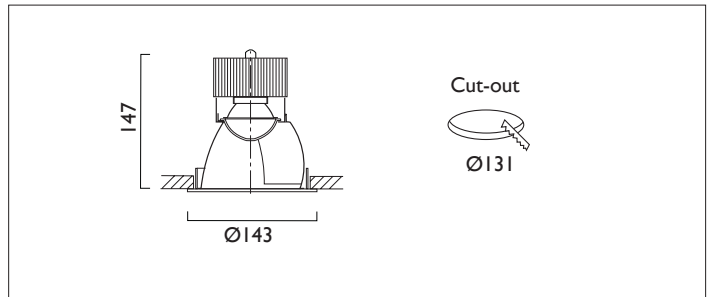

VP X143 WALLWASHER

VP X143 KICK WALLWASHER Round recessed wallwasher with white ceiling trim and low glare, deep cone, diffused spectro silver reflector and lens optic.
Overall diameter 143mm, cut out 131mm diameter. Xicato LED.

Product Number	F4808/*Engine
Lamp Type	Xicato LED, Up to 3000 lumens
Construction	Aluminium / Steel
Ceiling Trim	White RAL 9010
IP	IP20
Control	Driver

Please Note: For lumen output/power, colour temperature and protocols and appropriate Light Engine should also be specified.