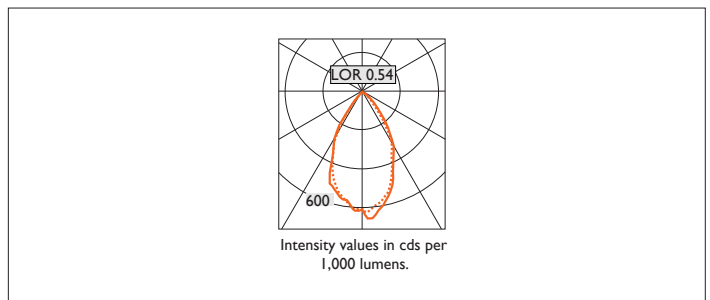

VP X143 WALLWASHER

VP X143 KICK WALLWASHER Round recessed wallwasher with white ceiling trim and low glare, deep cone, diffused spectro silver reflector and lens optic.
Overall diameter 143mm, cut out 131mm diameter. Xicato LED.