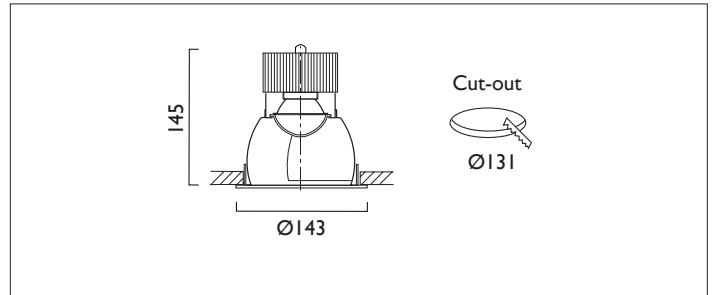

VP X143 CORNER KICK WALLWASHER

VP X143 CORNER KICK WALLWASHER Round recessed wallwasher with white ceiling trim and low glare, deep cone, diffused spectro silver reflector and lens optic.

Overall diameter 143mm, cut out 131mm diameter. Xicato LED.

| | |
|----------------|-------------------------------|
| Product Number | F5408/*Engine |
| Lamp Type | Xicato LED, Up to 3000 lumens |
| Construction | Aluminium / Steel |
| Ceiling Trim | White RAL 9010 |
| IP | IP20 |
| Control | Driver |