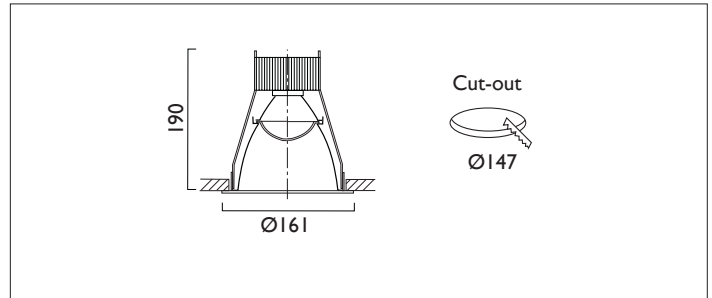

VP X161 IP44

VP X161 FIXED Round recessed downlighter with white ceiling trim, low glare, deep cone, diffused spectro silver reflector and lens optic. Overall diameter 161mm, cut out 147mm diameter. Xicato LED.

Product Number	F5908/*Engine
Lamp Type	Xicato LED, Up to 4000 lumens
Construction	Aluminium / Steel
Ceiling Trim	White RAL 9010
IP	IP44
Control	Driver

Please Note: For lumen output/power, colour temperature and protocols and appropriate Light Engine should also be specified.