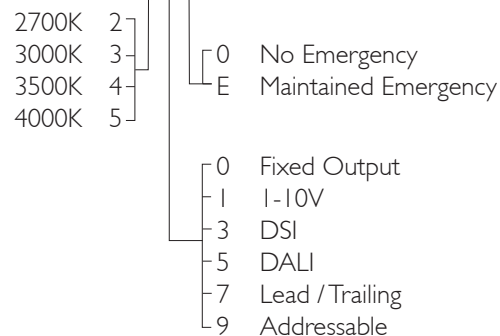

# TEMPO XI61

TEMPO XI61 FIXED Round recessed downlighter with standard white ceiling trim and a choice of reflector finish and beam distribution. Overall diameter 161mm, cut out 147mm diameter. Xicato LED.

Product Number	C7141/*Engine
Lamp Type	Xicato LED, Up to 3000 lumens
Reflector	Specular Silver
Beam Angle	40°
Construction	Aluminium / Steel
Ceiling Trim	White RAL 9010
IP	IP20
Control	Driver

Please Note: For lumen output/power, colour temperature and protocols and appropriate Light Engine should also be specified.

### \*Light Engine Specification

Xicato XTM L80 50,000 hours >Ra80

11A	1105 lm	7.2W	153 lm/w	350mA
14A	1490 lm	10.6W	141 lm/w	500mA
20A	2000 lm	15.2W	131 lm/w	700mA
30A	3000 lm	25.7W	117 lm/w	1050mA

EN 60598-1  
WEE/AE0290TY