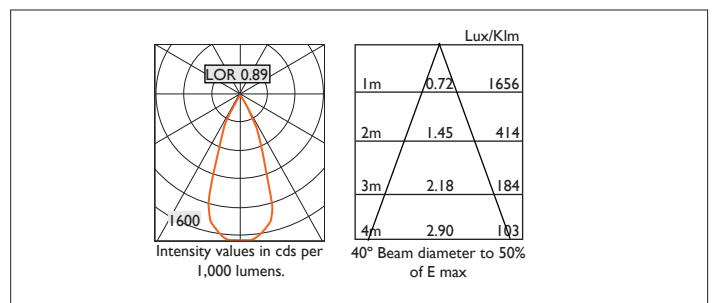

# TEMPO XI61

TEMPO XI61 FIXED Round recessed downlighter with standard white ceiling trim and a choice of reflector finish and beam distribution. Overall diameter 161mm, cut out 147mm diameter. Xicato LED.

Product Number	C7141/*Engine
Lamp Type	Xicato LED, Up to 3000 lumens
Reflector	Specular Silver
Beam Angle	40°
Construction	Aluminium / Steel
Ceiling Trim	White RAL 9010
IP	IP20
Control	Driver

Please Note: For lumen output/power, colour temperature and protocols and appropriate Light Engine should also be specified.

### \*Light Engine Specification

Xicato XTM L80 50,000 hours >Ra80

11A	1105 lm	7.2W	153 lm/w	350mA
14A	1490 lm	10.6W	141 lm/w	500mA
20A	2000 lm	15.2W	131 lm/w	700mA
30A	3000 lm	25.7W	117 lm/w	1050mA

EN 60598-1  
WEE/AE0290TY