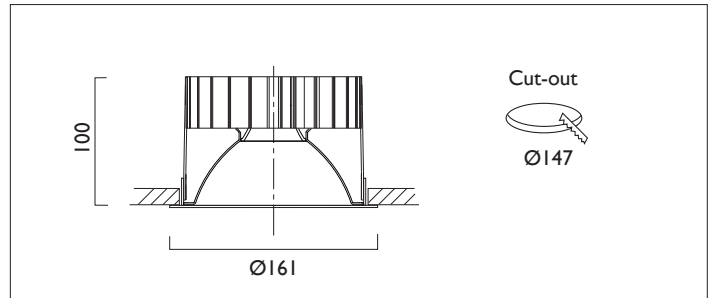

# TEMPO XI61

TEMPO XI61 FIXED Round recessed downlighter with standard white ceiling trim and a choice of reflector finish and beam distribution. Overall diameter 161mm, cut out 147mm diameter. Xicato LED.

Product Number	C7141/*Engine
Lamp Type	Xicato LED, Up to 3000 lumens
Reflector	Specular Silver
Beam Angle	40°
Construction	Aluminium / Steel
Ceiling Trim	White RAL 9010
IP	IP20
Control	Driver

Please Note: For lumen output/power, colour temperature and protocols and appropriate Light Engine should also be specified.

### \*Light Engine Specification

Xicato XTM L80 50,000 hours >Ra80

11A	1105 lm	7.2W	153 lm/w	350mA
14A	1490 lm	10.6W	141 lm/w	500mA
20A	2000 lm	15.2W	131 lm/w	700mA
30A	3000 lm	25.7W	117 lm/w	1050mA

EN 60598-1  
WEE/AE0290TY