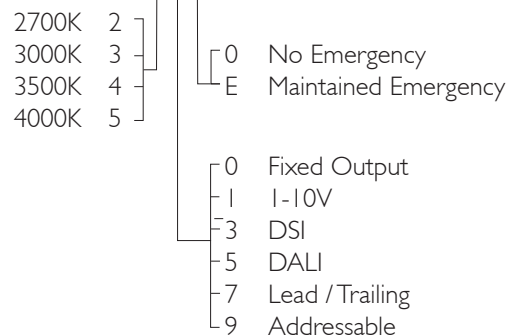

*Light Engine Specification

Xicato XTM 50,000 hours >Ra80

11A	---	1105 lm	7.2W	153 lm/w	350mA
14A	---	1490 lm	10.6W	141 lm/w	500mA
20A	---	2000 lm	15.2W	131 lm/w	700mA
30A	---	3000 lm	25.7W	117 lm/w	1050mA