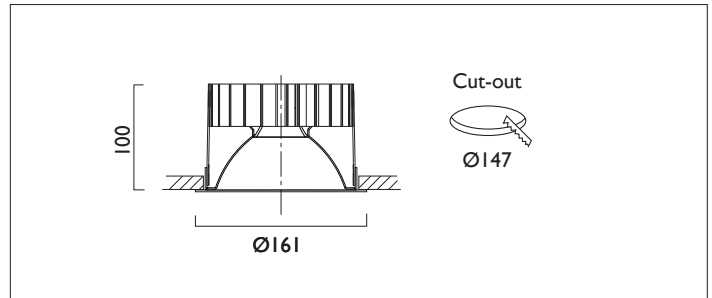

TEMPO X161 IP44

TEMPO X161 IP44 FIXED Round recessed downlighter with standard white ceiling trim and a choice of reflector finish and beam distribution. Overall diameter 161mm, cut out 147mm diameter. Xicato LED.

| | |
|----------------|-------------------------------|
| Product Number | C7221/*Engine |
| Lamp Type | Xicato LED, Up to 3000 lumens |
| Reflector | Specular Silver |
| Beam Angle | 20° |
| Construction | Aluminium / Steel / Glass |
| Ceiling Trim | White RAL 9010 |
| IP | IP44 |
| Control | Driver |