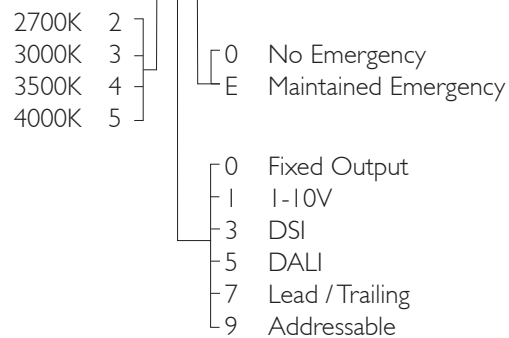

TEMPO X161 IP44

TEMPO X161 IP44 FIXED Round recessed downlighter with standard white ceiling trim and a choice of reflector finish and beam distribution. Overall diameter 161 mm, cut out 147mm diameter. Xicato LED.

Product Number	C7224/*Engine
Lamp Type	Xicato LED, Up to 3000 lumens
Reflector	White
Beam Angle	20°
Construction	Aluminium / Steel / Glass
Ceiling Trim	White RAL 9010
IP	IP44
Control	Driver

Please Note: For lumen output/power, colour temperature and protocols and appropriate Light Engine should also be specified.

*Light Engine Specification

Xicato XTM 50,000 hours >Ra80

11A	1105 lm	7.2W	153 lm/w	350mA
14A	1490 lm	10.6W	141 lm/w	500mA
20A	2000 lm	15.2W	131 lm/w	700mA
30A	3000 lm	25.7W	117 lm/w	1050mA

EN 60598-1
WEE/AE0290TY