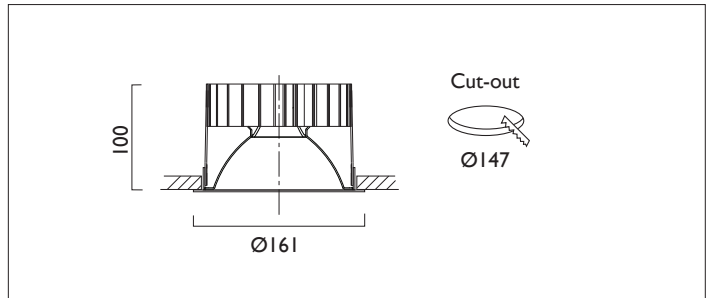

TEMPO X161 IP44

TEMPO X161 IP44 FIXED Round recessed downlighter with standard white ceiling trim and a choice of reflector finish and beam distribution. Overall diameter 161 mm, cut out 147mm diameter. Xicato LED.

Product Number	C7224/*Engine
Lamp Type	Xicato LED, Up to 3000 lumens
Reflector	White
Beam Angle	20°
Construction	Aluminium / Steel / Glass
Ceiling Trim	White RAL 9010
IP	IP44
Control	Driver

Please Note: For lumen output/power, colour temperature and protocols and appropriate Light Engine should also be specified.