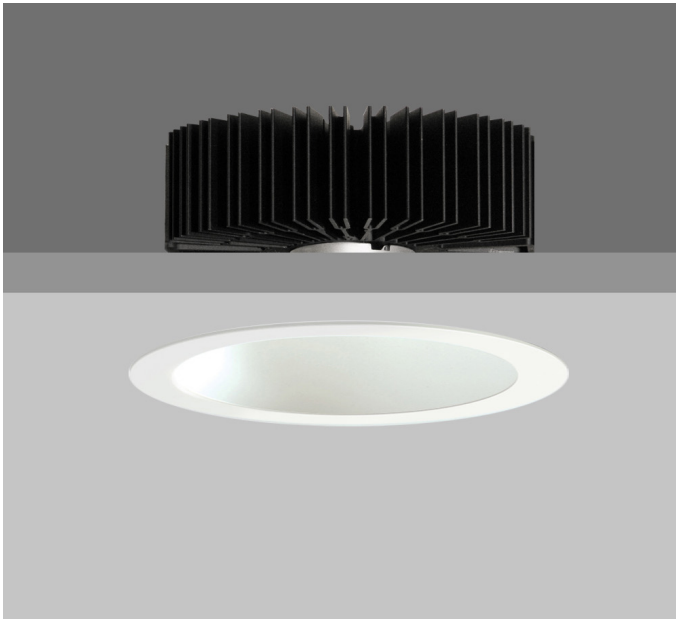

TEMPO X161 IP44

TEMPO X161 IP44 FIXED Round recessed downlighter with standard white ceiling trim and a choice of reflector finish and beam distribution. Overall diameter 161 mm, cut out 147mm diameter. Xicato LED.

Product Number	C7244/*Engine
Lamp Type	Xicato LED, Up to 3000 lumens
Reflector	White
Beam Angle	40°
Construction	Aluminium / Steel / Glass
Ceiling Trim	White RAL 9010
IP	IP44
Control	Driver

Please Note: For lumen output/power, colour temperature and protocols and appropriate Light Engine should also be specified.