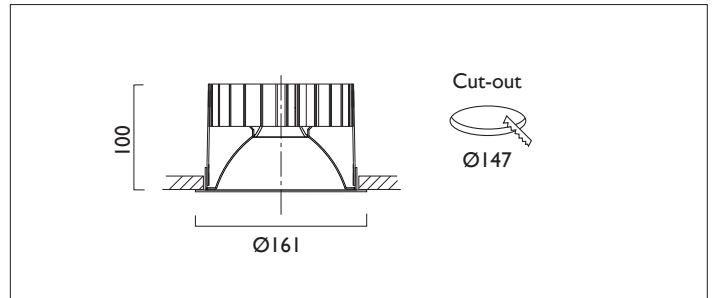

TEMPO X161 IP44

TEMPO X161 IP44 FIXED Round recessed downlighter with standard white ceiling trim and a choice of reflector finish and beam distribution. Overall diameter 161 mm, cut out 147mm diameter. Xicato LED.

Product Number	C7244/*Engine
Lamp Type	Xicato LED, Up to 3000 lumens
Reflector	White
Beam Angle	40°
Construction	Aluminium / Steel / Glass
Ceiling Trim	White RAL 9010
IP	IP44
Control	Driver

Please Note: For lumen output/power, colour temperature and protocols and appropriate Light Engine should also be specified.