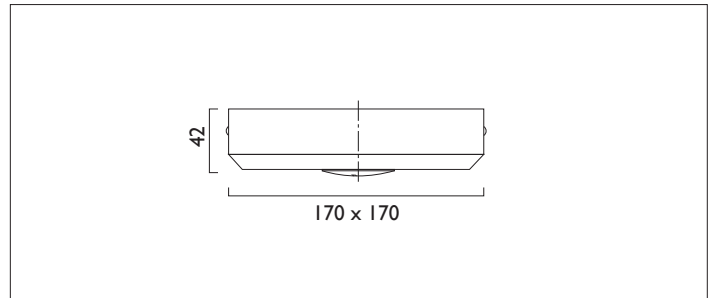

# WAYLIGHT 3 SQUARE SURFACE

WAYLIGHT 3 SS surface mounted non maintained emergency unit with a constant current 110 degree wide beam 3W white LED. Complete with charge LED. Designed to comply with all of the requirements of BS EN 60598-2-22.

Product Number	D7390
Lamp Type	LED
Output	197 lumens
Beam Angle	110°
Construction	Aluminium / Steel
Finish	White RAL 9010
IP	IP20

EN 60598-1  
WEE/AE0290TY