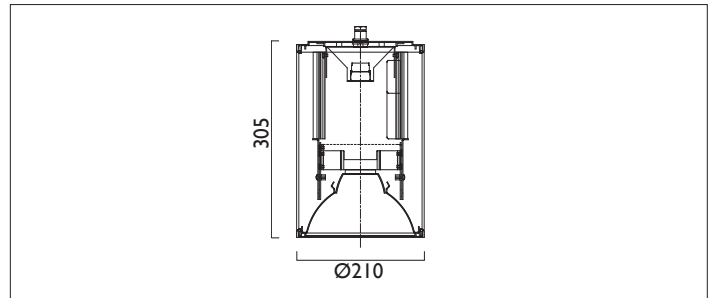

# CIVIC 210

CIVIC 210 Surface mounted downlighter with a deep cone satin silver reflector and a choice of beam distribution and silver grey casing (RAL 9006). Driver mounted integrally. Overall diameter 210mm. Height 305mm. 3 Step MacAdam LED.

Product Number	C9732/*Engine
Lamp Type	LED, 3622 lumens, Ra80, 26.8W
Reflector	Satin Silver
Beam Angle	Spot
Construction	Aluminium / Steel / Glass
Finish	Silver Grey
IP	IP44
Control	Driver

EN 60598-1  
WEE/AE0290TY