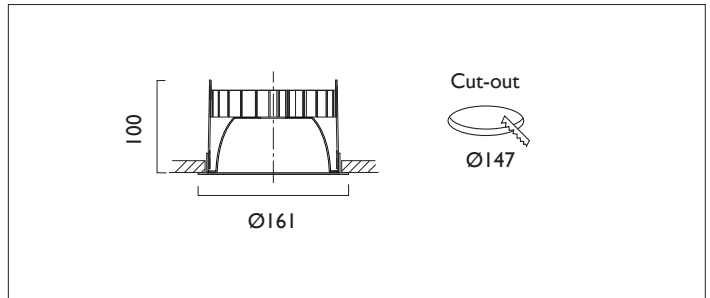

TEMPO XI61 80°

TEMPO XI61 80° FIXED Round recessed downlighter with standard white ceiling trim, satin silver reflector finish.
Overall diameter 161mm, cut out 147mm diameter. Xicato LED.

Product Number	C7581/*Engine
Lamp Type	Xicato LED, Up to 3000 lumens
Reflector	Satin Silver
Beam Angle	80°
Construction	Aluminium / Steel
Ceiling Trim	White RAL 9010
IP	IP20
Control	Driver