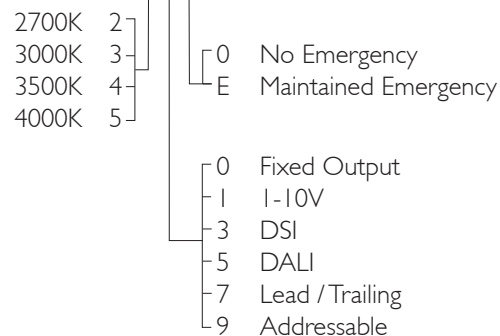

TEMPO XI61 80°

TEMPO XI61 80° FIXED Round recessed downlighter with standard white ceiling trim, satin silver reflector finish.
Overall diameter 161mm, cut out 147mm diameter. Xicato LED.

Product Number	C7581/*Engine
Lamp Type	Xicato LED, Up to 3000 lumens
Reflector	Satin Silver
Beam Angle	80°
Construction	Aluminium / Steel
Ceiling Trim	White RAL 9010
IP	IP20
Control	Driver

Please Note: For lumen output/power, colour temperature and protocols and appropriate Light Engine should also be specified.

*Light Engine Specification

Xicato XTM L80 50,000 hours >Ra80

11A	1105 lm	7.2W	153 lm/w	350mA
14A	1490 lm	10.6W	141 lm/w	500mA
20A	2000 lm	15.2W	131 lm/w	700mA
30A	3000 lm	25.7W	117 lm/w	1050mA