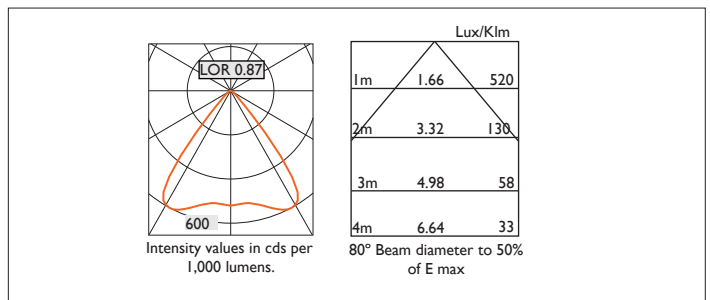

TEMPO XI61 80°

TEMPO XI61 80° FIXED Round recessed downlighter with standard white ceiling trim, satin silver reflector finish.
Overall diameter 161mm, cut out 147mm diameter. Xicato LED.

Product Number	C7581/*Engine
Lamp Type	Xicato LED, Up to 3000 lumens
Reflector	Satin Silver
Beam Angle	80°
Construction	Aluminium / Steel
Ceiling Trim	White RAL 9010
IP	IP20
Control	Driver

Please Note: For lumen output/power, colour temperature and protocols and appropriate Light Engine should also be specified.

*Light Engine Specification

Xicato XTM L80 50,000 hours >Ra80

11A	1105 lm	7.2W	153 lm/w	350mA
14A	1490 lm	10.6W	141 lm/w	500mA
20A	2000 lm	15.2W	131 lm/w	700mA
30A	3000 lm	25.7W	117 lm/w	1050mA