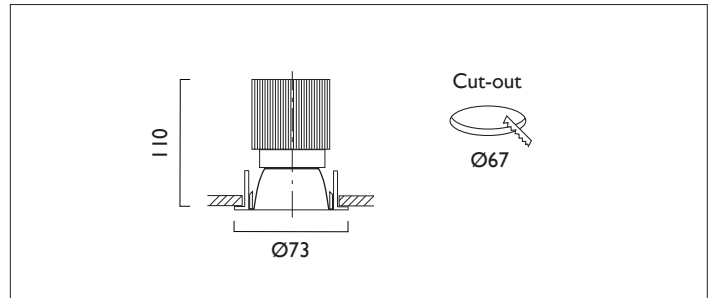

# Ambiance L73

AMBIANCE L73 FIXED Round recessed downlighter with standard white ceiling trim and a choice of deep cone reflector finish and beam distribution. Overall diameter 73mm, cut out 67mm diameter. 3 Step MacAdam LED.

|                |                                    |
|----------------|------------------------------------|
| Product Number | C0153/*Engine                      |
| Lamp Type      | 3 Step MacAdam LED, Up to 1084 lms |
| Reflector      | Black                              |
| Beam Angle     | 45°                                |
| Construction   | Aluminium / Steel                  |
| Ceiling Trim   | White RAL 9010                     |
| IP             | IP20                               |
| Control        | Driver                             |