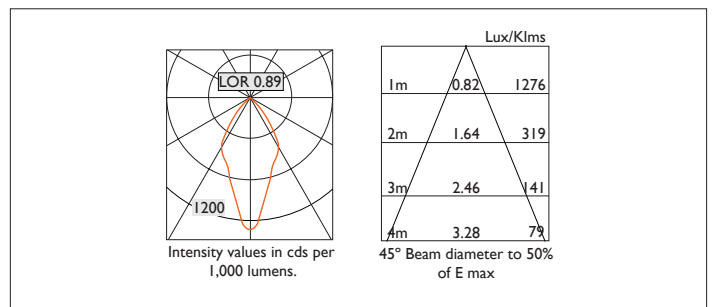

|                |                                    |
|----------------|------------------------------------|
| Product Number | C0153/*Engine                      |
| Lamp Type      | 3 Step MacAdam LED, Up to 1084 lms |
| Reflector      | Black                              |
| Beam Angle     | 45°                                |
| Construction   | Aluminium / Steel                  |
| Ceiling Trim   | White RAL 9010                     |
| IP             | IP20                               |
| Control        | Driver                             |