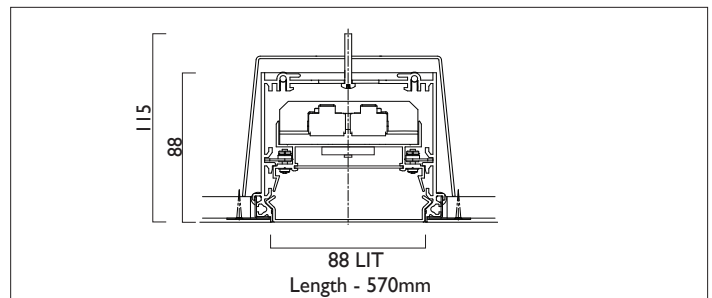

# LIGHTLINE LED 88

TRIMLESS

LIGHTLINE LED 88 is suitable for recess mounting in most ceiling types. It consists of an aluminium extruded profile with white RAL9010 ceiling trim as individual modules in various chassis lengths, and comes complete with integral driver. Optical control is provided by a clip in opal diffuser.

Product Number	L3002
Lamp Type	LED, 1240 lumens, 3000K, Ra>80, 8.6W
Construction	Aluminium / Steel / Plastic
Diffuser	Opal
Ceiling Trim	White RAL 9010
IP	IP40
Control	Driver

EN 60598-1  
WEE/AE0290TY