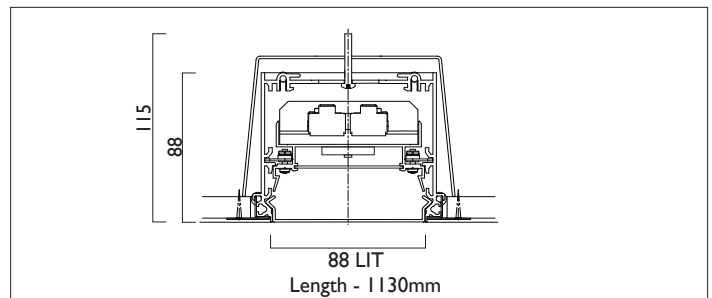

LIGHTLINE LED 88

TRIMLESS

LIGHTLINE LED 88 is suitable for recess mounting in most ceiling types. It consists of an aluminium extruded profile with white RAL9010 ceiling trim as individual modules in various chassis lengths, and comes complete with integral driver. Optical control is provided by a clip in opal diffuser.

Product Number	L3004
Lamp Type	LED, 2480 lumens, 3000K, Ra>80, 17.2W
Construction	Aluminium / Steel / Plastic
Diffuser	Opal
Ceiling Trim	White RAL 9010
IP	IP40
Control	Driver

EN 60598-1
WEE/AE0290TY