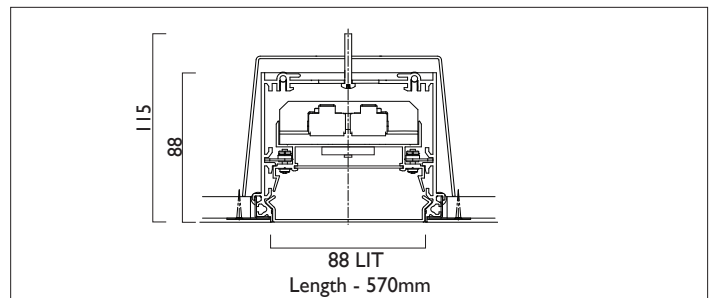

# LIGHTLINE LED 88

TRIMLESS

LIGHTLINE LED 88 is suitable for recess mounting in most ceiling types. It consists of an aluminium extruded profile with white RAL9010 ceiling trim as individual modules in various chassis lengths, and comes complete with integral driver. Optical control is provided by a clip in opal diffuser.

Product Number	L3102
Lamp Type	LED, 1280 lumens, 4000K, Ra>80, 8.6W
Construction	Aluminium / Steel / Plastic
Diffuser	Opal
Ceiling Trim	White RAL 9010
IP	IP40
Control	Driver

EN 60598-1  
WEE/AE0290TY