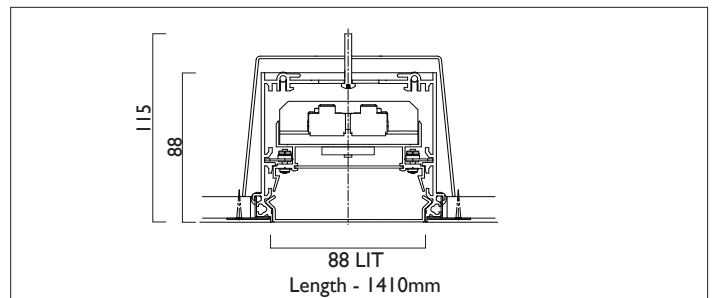

LIGHTLINE LED 88

TRIMLESS

LIGHTLINE LED 88 is suitable for recess mounting in most ceiling types. It consists of an aluminium extruded profile with white RAL9010 ceiling trim as individual modules in various chassis lengths, and comes complete with integral driver. Optical control is provided by a clip in opal diffuser.

Product Number	L3105
Lamp Type	LED, 3200 lumens, 4000K, Ra>80, 21.5W
Construction	Aluminium / Steel / Plastic
Diffuser	Opal
Ceiling Trim	White RAL 9010
IP	IP40
Control	Driver

EN 60598-1
WEE/AE0290TY