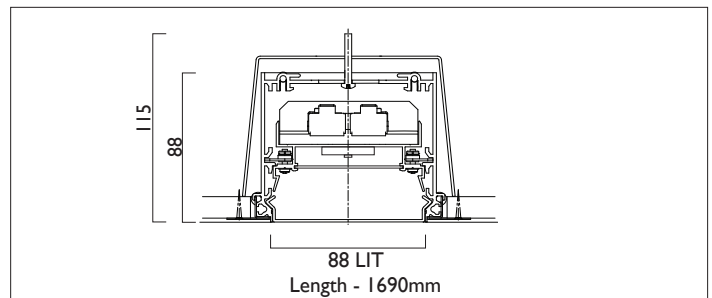

LIGHTLINE LED 88

TRIMLESS

LIGHTLINE LED 88 is suitable for recess mounting in most ceiling types. It consists of an aluminium extruded profile with white RAL9010 ceiling trim as individual modules in various chassis lengths, and comes complete with integral driver. Optical control is provided by a clip in opal diffuser/

Product Number	L3106
Lamp Type	LED, 3200 lumens, 4000K, Ra>80, 21.8W
Construction	Aluminium / Steel / Plastic
Diffuser	Opal
Ceiling Trim	White RAL 9010
IP	IP40
Control	Driver

EN 60598-1
WEE/AE0290TY