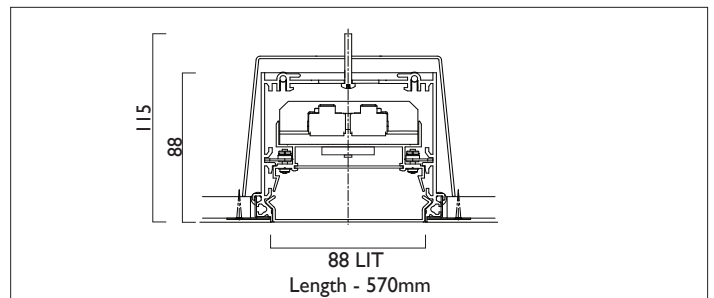

LIGHTLINE LED 88

TRIMLESS

LIGHTLINE LED 88 is suitable for recess mounting in most ceiling types. It consists of an aluminium extruded profile with white RAL9010 ceiling trim as individual modules in various chassis lengths, and comes complete with integral driver. Optical control is provided by a clip in opal diffuser.

Product Number	L3202
Lamp Type	LED, 2260 lumens, 3000K, Ra>80, 15.6W
Construction	Aluminium / Steel / Plastic
Diffuser	Opal
Ceiling Trim	White RAL 9010
IP	IP40
Control	Driver

EN 60598-1
WEE/AE0290TY