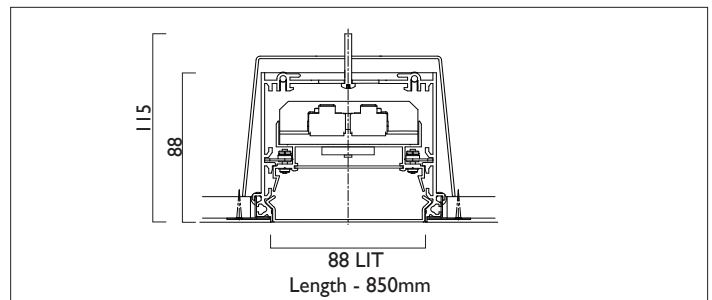

LIGHTLINE LED 88

TRIMLESS

LIGHTLINE LED 88 is suitable for recess mounting in most ceiling types. It consists of an aluminium extruded profile with white RAL9010 ceiling trim as individual modules in various chassis lengths, and comes complete with integral driver. Optical control is provided by a clip in opal diffuser.

Product Number	L3203
Lamp Type	LED, 3390 lumens, 3000K, Ra>80, 23.4W
Construction	Aluminium / Steel / Plastic
Diffuser	Opal
Ceiling Trim	White RAL 9010
IP	IP40
Control	Driver