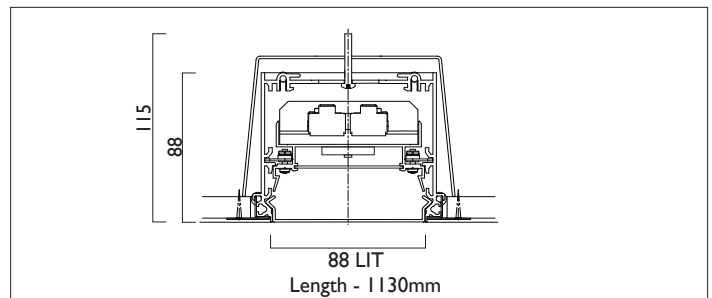

# LIGHTLINE LED 88

TRIMLESS

LIGHTLINE LED 88 is suitable for recess mounting in most ceiling types. It consists of an aluminium extruded profile with white RAL9010 ceiling trim as individual modules in various chassis lengths, and comes complete with integral driver. Optical control is provided by a clip in opal diffuser.

Product Number	L3204
Lamp Type	LED, 4520 lumens, 3000K, Ra>80, 31.2W
Construction	Aluminium / Steel / Plastic
Diffuser	Opal
Ceiling Trim	White RAL 9010
IP	IP40
Control	Driver

EN 60598-1  
WEE/AE0290TY